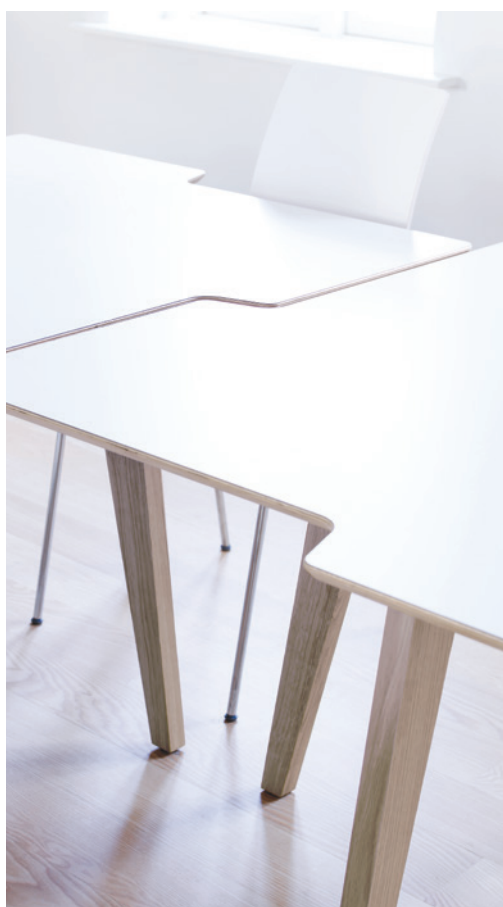

Model

Description

5680

RBM Twisted Little Star
Table, 125 x 125 cm

Tabletops

Laminate 2255
Polar white

Oak veneer

Also available in other laminate colours.

- Legs in solid oak. Options: Darkstained or white stained coloured legs available (additional price)
- Tested in accordance with EN 15372
- Levelling feet in 2 legs
- Height 73.2 cm.