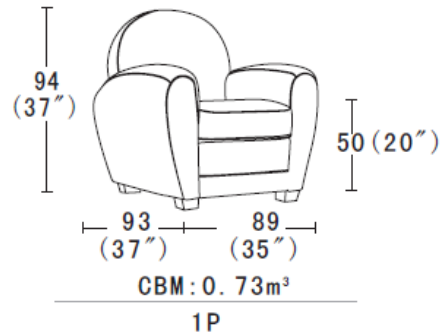

Construction:
Pine wood, plywood, MDF and
brown motherboard

Seat : Elastic webbing

Back rest: Elastic webbing

Seat Cushion:
30KG/M3+34KG/M3 polyurethane foam

Back Cushion:
22KG/M3 polyurethane foam

Cushion removable:
Not available

Functionality:
Not available

Sofa Legs:
Wood legs 6cm

Feet Disassembly:
No

This information is based on the latest product information available at the time of printing. The right to discontinue and make changes is reserved