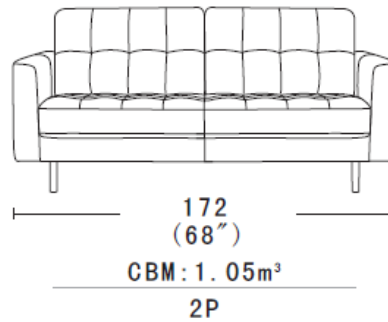

Elloise

Construction:
Plywood and Hardwood
Seat : Elastic webbing
Back rest: Elastic webbing
Seat Cushion:
30KG/M3 + 22KG/M3
polyurethane foam
Back Cushion:
Dacron fibre

Cushion removable:
Not available
Functionality:
movable back
Sofa Legs:
iron leg 16.5cm
Feet Disassembly:
Yes