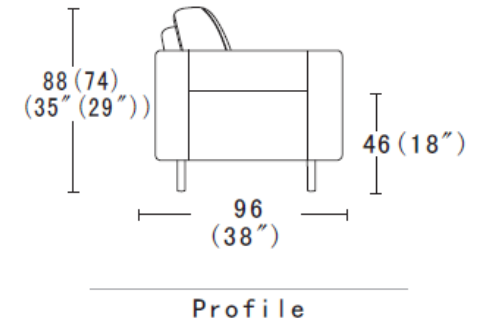

Elloise

Construction:
Plywood and Hardwood
Seat : Elastic webbing
Back rest: Elastic webbing
Seat Cushion:
30KG/M3 + 22KG/M3
polyurethane foam
Back Cushion:
Dacron fibre

Cushion removable:
Not available
Functionality:
movable back
Sofa Legs:
iron leg 16.5cm
Feet Disassembly:
Yes