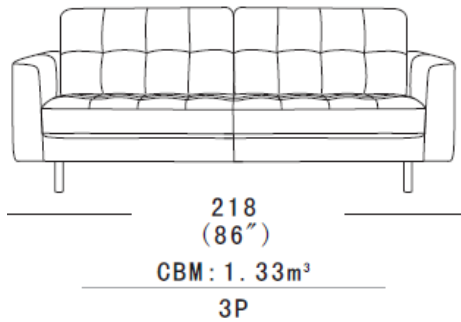

Elloise

Construction:
Plywood and Hardwood
Seat : Elastic webbing
Back rest: Elastic webbing
Seat Cushion:
30KG/M3 + 22KG/M3
polyurethane foam
Back Cushion:
Dacron fibre

Cushion removable:
Not available
Functionality:
movable back
Sofa Legs:
iron leg 16.5cm
Feet Disassembly:
Yes