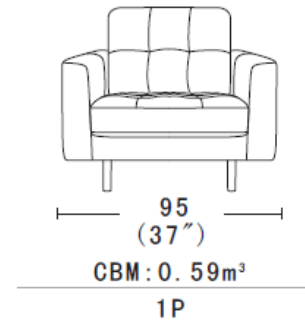

Elloise

Construction:
Plywood and Hardwood
Seat : Elastic webbing
Back rest: Elastic webbing
Seat Cushion:
30KG/M3 + 22KG/M3
polyurethane foam
Back Cushion:
Dacron fibre

Cushion removable:
Not available
Functionality:
movable back
Sofa Legs:
iron leg 16.5cm
Feet Disassembly:
Yes