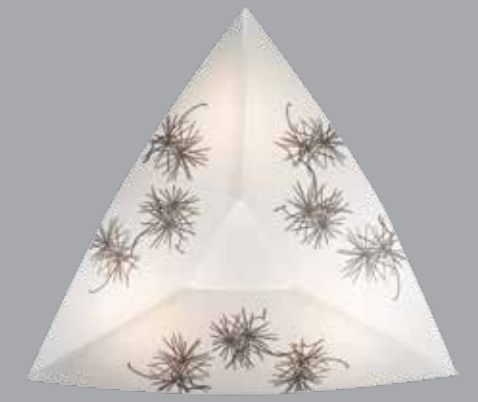

93 macchie nero
93 black spots