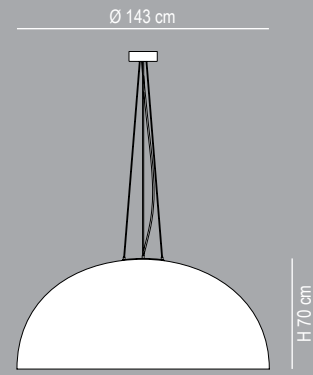

#candy

CL 143
Ø 143 H 70 cm

Lampadine/Bulbs:
3 x 53W max - E27 HGS

Metacrilato opal diffusore
Methacrylate opal diffuser

14