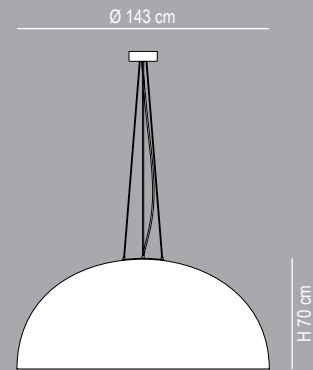

Three lights big suspension lamp. Methacrylate dome 8mm thickness. Available colours: opal diffuser or painted under request. White coated metal fittings and details.

# #candy

CL 143  
Ø 143 H 70 cm

Lampadine/Bulbs:  
3 x 53W max - E27 HGS

Metacrilato opal diffusore  
Methacrylate opal diffuser

14

14 bianco matt • Natural opal  
14 matt white • Natural opal

10 bianco + colore su richiesta  
10 white + color under request