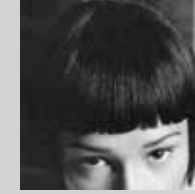

indice/index

Post it 04

Design Rosa Celavi