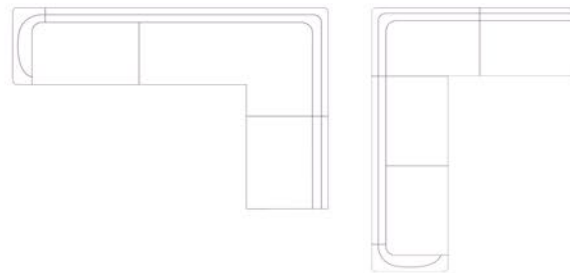

W 2000mm D 810mm H 680mm SH 420mm

801 2.5 SETTEE

MATERIALS

Cast aluminium or solid American White Ash timber leg

ENVIRONMENTAL CERTIFICATIONS

Available with Level A, GECA and timber Chain of Custody

DESIGNER

Charles Wilson

WARRANTY

10 years structural

WOODMARK
BY LUXMY FURNITURE

W 2480mm D 810mm H 680mm SH 420mm
801 3 SETTEE

W 2310mm D 810mm H 680mm SH 420mm
801 CHAISE

W 3120mm D 810mm H 680mm SH 420mm
801 CORNER LOUNGE

W 1600mm D 700mm H 256mm
801 COFFEE TABLE 1600

W 1300mm D 700mm H 256mm
801 COFFEE TABLE 1300