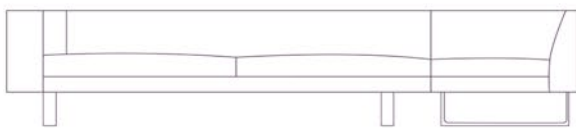

W 2000mm D 810mm H 680mm SH 420mm

801 2.5 SETTEE

MATERIALS

Cast aluminium or solid American White Ash timber leg

ENVIRONMENTAL CERTIFICATIONS

Available with Level A, GECA and timber Chain of Custody

DESIGNER

Charles Wilson

WARRANTY

10 years structural

WOODMARK
BY LUXMY FURNITURE

W 2480mm D 810mm H 680mm SH 420mm
801 3 SETTEE

W 2310mm D 810mm H 680mm SH 420mm
801 CHAISE

W 3120mm D 810mm H 680mm SH 420mm
801 CORNER LOUNGE

W 1600mm D 700mm H 256mm
801 COFFEE TABLE 1600

W 1300mm D 700mm H 256mm
801 COFFEE TABLE 1300