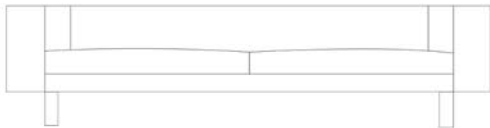

W 2000mm D 810mm H 680mm SH 420mm

801 2.5 SETTEE

MATERIALS

Cast aluminium or solid American White Ash timber leg

ENVIRONMENTAL CERTIFICATIONS

Available with Level A, GECA and timber Chain of Custody

DESIGNER

Charles Wilson

WARRANTY

10 years structural

WOODMARK
BY LUXMY FURNITURE

W 2480mm D 810mm H 680mm SH 420mm
801 3 SETTEE

W 2310mm D 810mm H 680mm SH 420mm
801 CHAISE

W 3120mm D 810mm H 680mm SH 420mm
801 CORNER LOUNGE