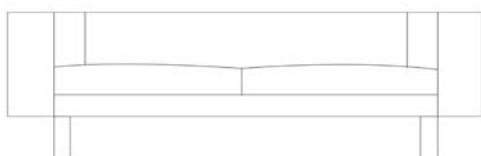

WOODMARK
BY LUXMY FURNITURE

801 SERIES

The 801 series is a deep seat with a moulded foam back. It combines modern clean lines on the exterior with an organic form on the inside. The legs come as cast aluminium or solid American White Ash timber leg. The Collection is available in a Chair, Settee, Chaise, Corner Lounge and Coffee Table.

W 2000mm D 810mm H 680mm SH 420mm

801 2.5 SETTEE

MATERIALS

Cast aluminium or solid American White Ash timber leg

ENVIRONMENTAL CERTIFICATIONS

Available with Level A, GECA and timber Chain of Custody

DESIGNER

Charles Wilson

WARRANTY

10 years structural

WOODMARK
BY LUXMY FURNITURE

W 2480mm D 810mm H 680mm SH 420mm
801 3 SETTEE

W 2310mm D 810mm H 680mm SH 420mm
801 CHAISE

W 3120mm D 810mm H 680mm SH 420mm
801 CORNER LOUNGE

W 1600mm D 700mm H 256mm
801 COFFEE TABLE 1600

W 1300mm D 700mm H 256mm
801 COFFEE TABLE 1300