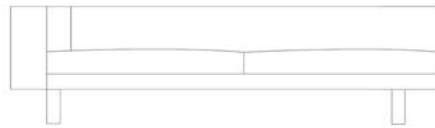

W 2000mm D 810mm H 680mm SH 420mm

801 2.5 SETTEE

MATERIALS

Cast aluminium or solid American White Ash timber leg

ENVIRONMENTAL CERTIFICATIONS

Available with Level A, GECA and timber Chain of Custody

DESIGNER

Charles Wilson

WARRANTY

10 years structural

WOODMARK
BY LUXMY FURNITURE

W 2480mm D 810mm H 680mm SH 420mm
801 3 SETTEE

W 2310mm D 810mm H 680mm SH 420mm
801 CHAISE

W 3120mm D 810mm H 680mm SH 420mm
801 CORNER LOUNGE

W 1600mm D 700mm H 256mm
801 COFFEE TABLE 1600

W 1300mm D 700mm H 256mm
801 COFFEE TABLE 1300