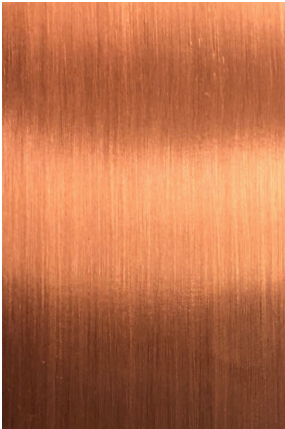

BRUSHED COPPER