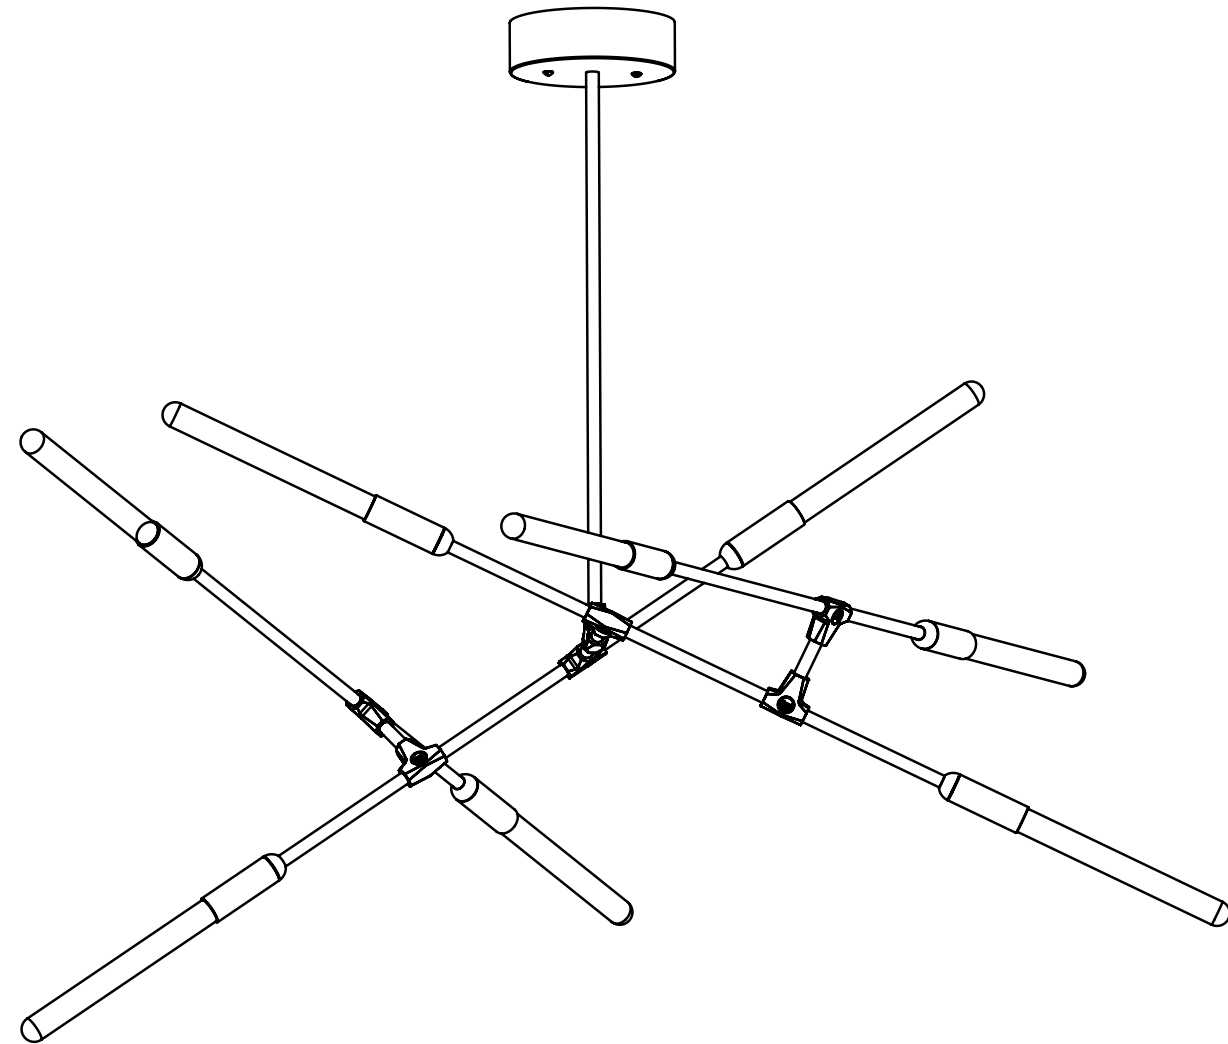

MATTHEW MCCORMICK

DAWN 8

CODE DWN_8_BRB
FINISH Brushed Brass

CODE DWN_8_COP
FINISH Brushed Copper

CODE DWN_8_BLK
FINISH Anodized Black

MATERIALS Brass, Cooper, Aluminum
FINISH Brass, Copper, Anodized Black
LAMPING Integrated 2700K LEDs
WATTAGE 28W at 520 lumens total (dimnable)
WEIGHT 16 lbs
CANOPY 6" (153mm) diameter
2" (51mm) deep
DROP TUBE 24" (610mm) Standard

CUSTOM OPTIONS

DROP LENGTH Extra length available upon request

* Pricing available upon request