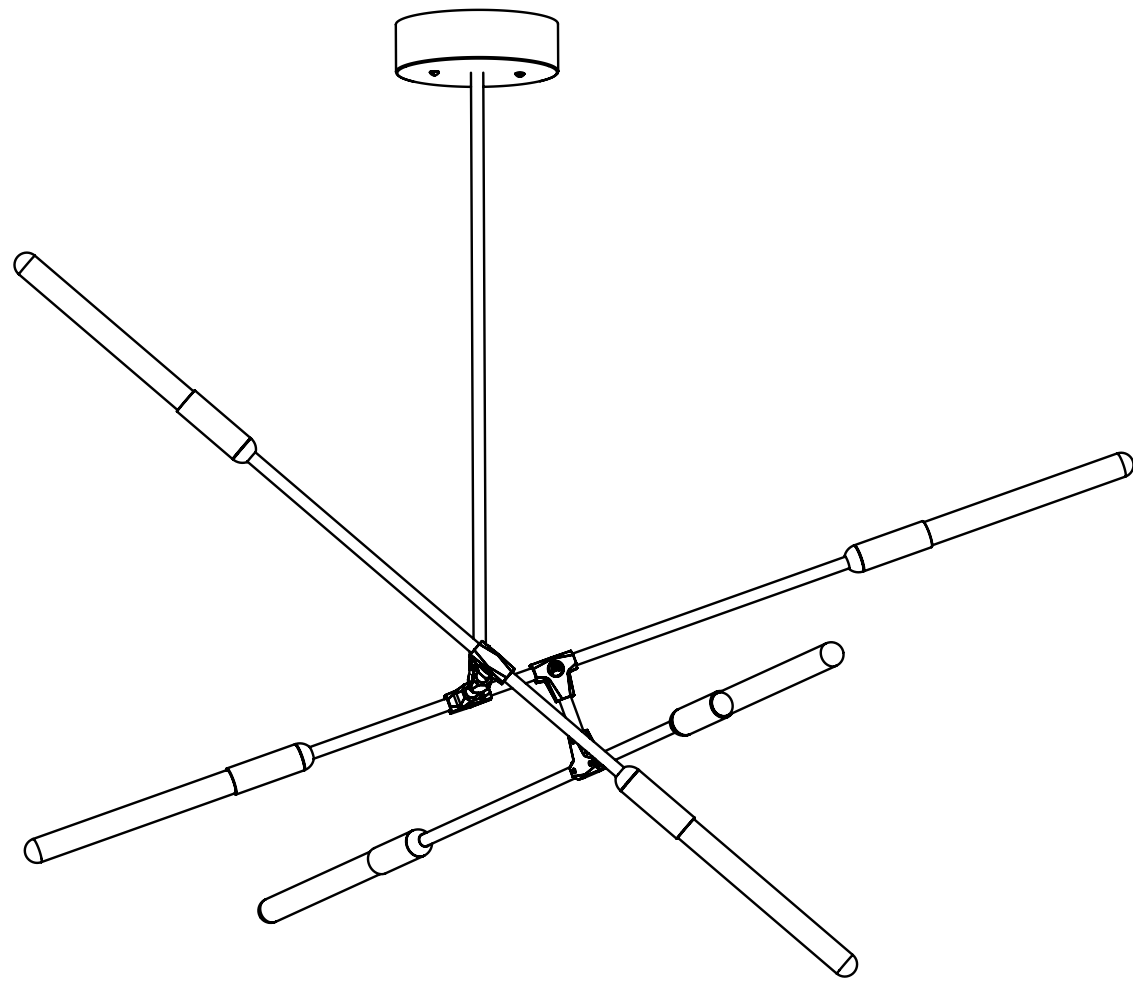

MATTHEW MCCORMICK

DAWN 6

CODE DWN_6_BRB
FINISH Brushed Brass

CODE DWN_6_COP
FINISH Brushed Copper

CODE DWN_6_BLK
FINISH Anodized Black

MATERIALS Brass, Cooper, Aluminum
FINISH Brass, Copper, Anodized Black
LAMPING Integrated 2700K LEDs
WATTAGE 18W at 390 lumens total (dimable)
WEIGHT 13 lbs
CANOPY 6" (153mm) diameter
2" (51 mm) deep
DROP TUBE 24" (610mm) Standard

MATERIALS Brass, Cooper, Aluminum
FINISH Brass, Copper, Anodized Black
LAMPING Integrated 2700K LEDs
WATTAGE 28W at 520 lumens total (dimnable)
WEIGHT 16 lbs
CANOPY 6" (153mm) diameter
2" (51mm) deep
DROP TUBE 24" (610mm) Standard