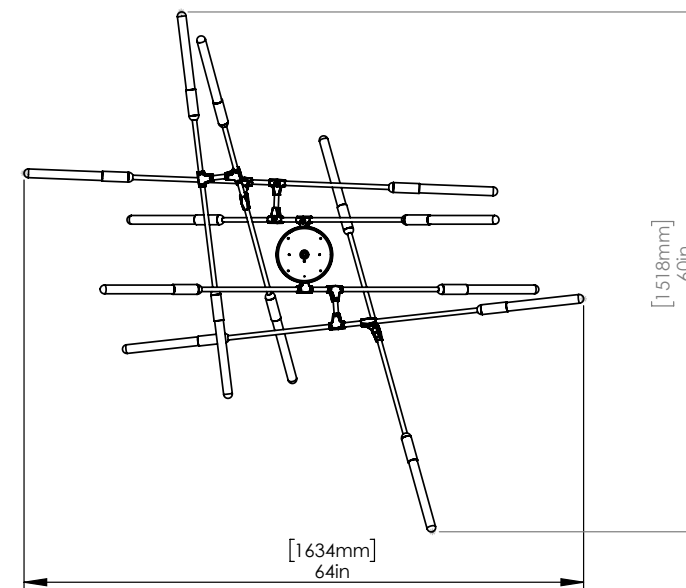

MATTHEW MCCORMICK

DAWN 14 HORIZONTAL

CODE DWN_14_H_BRB

FINISH Brushed Brass

CODE DWN_14_H_COP

FINISH Brushed Copper

CODE DWN_14_H_BLK

FINISH Anodized Black

MATERIALS Brass, Cooper, Aluminum

FINISH Brass, Copper, Anodized Black

LAMPING Integrated 2700K LEDs

WATTAGE 42W at 910 lumens total (dimnable)

WEIGHT 29 lbs

CANOPY 6" (153mm) diameter
2" (51mm) deep

DROP TUBE 24" (610mm) Standard

CUSTOM OPTIONS

DROP LENGTH Extra length available upon request

* Pricing available upon request

DAWN 14 HORIZONTAL

DESIGNED BY MATTHEW MCCORMICK

VANCOUVER, BC. CANADA
1 (888) 290-0840
INFO@MATTHEWMCCORMICK.CA

©2018 MATTHEW MCCORMICK STUDIO INC. ALL RIGHTS RESERVED.