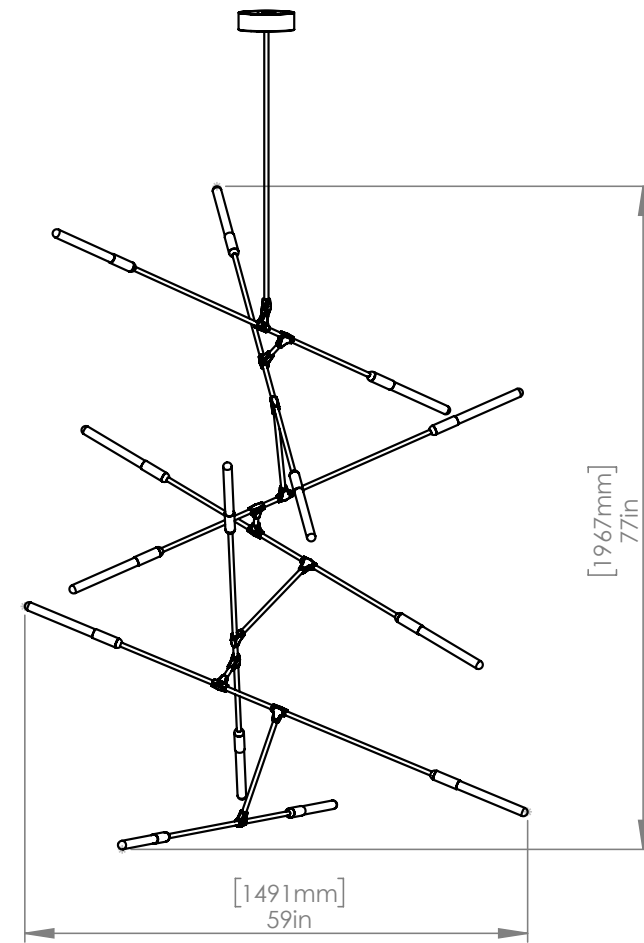

MATTHEW MCCORMICK

DAWN 14 VERTICAL

CODE DWN_14_V_BRB

FINISH Brushed Brass

CODE DWN_14_V_COP

FINISH Brushed Copper

CODE DWN_14_V_BLK

FINISH Anodized Black

MATERIALS Brass, Cooper, Aluminum

FINISH Brass, Copper, Anodized Black

LAMPING Integrated 2700K LEDs

WATTAGE 42W at 910 lumens total (dimnable)

WEIGHT 31 lbs

CANOPY 6" (153mm) diameter
2" (51mm) deep

DROP TUBE 24" (610mm) Standard

CUSTOM OPTIONS

DROP LENGTH Extra length available upon request

* Pricing available upon request

DAWN 14 VERTICAL

DESIGNED BY MATTHEW MCCORMICK

VANCOUVER, BC. CANADA
1 (888) 290-0840
INFO@MATTHEWMCCORMICK.CA

©2018 MATTHEW MCCORMICK STUDIO INC. ALL RIGHTS RESERVED.