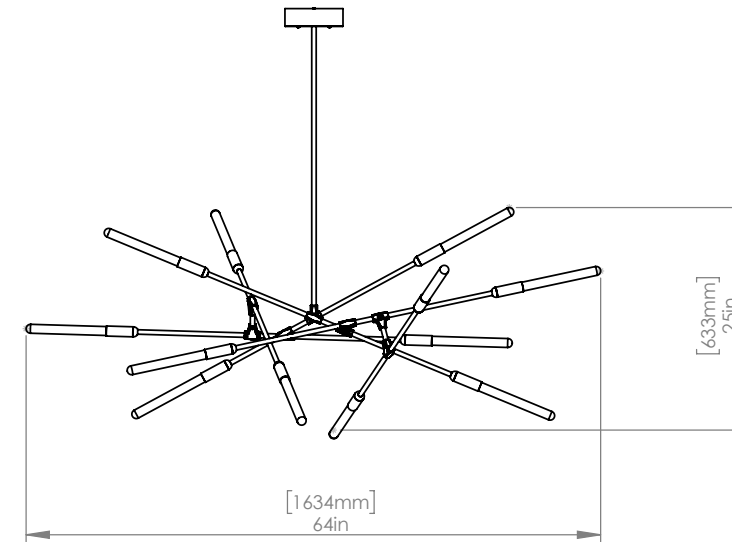

MATTHEW MCCORMICK

DAWN 12 HORIZONTAL

CODE DWN_12_H_BRB

FINISH Brushed Brass

CODE DWN_12_H_COP

FINISH Brushed Copper

CODE DWN_12_H_BLK

FINISH Anodized Black

MATERIALS Brass, Cooper, Aluminum

FINISH Brass, Copper, Anodized Black

LAMPING Integrated 2700K LEDs

WATTAGE 36W at 780 lumens total (dimnable)

WEIGHT 25 lbs

CANOPY 6" (153mm) diameter
2" (51mm) deep

DROP TUBE 24" (610mm) Standard

CUSTOM OPTIONS

DROP LENGTH Extra length available upon request

* Pricing available upon request

DAWN 12 HORIZONTAL

DESIGNED BY MATTHEW MCCORMICK

VANCOUVER, BC. CANADA
1 (888) 290-0840
INFO@MATTHEWMCCORMICK.CA

©2018 MATTHEW MCCORMICK STUDIO INC. ALL RIGHTS RESERVED.