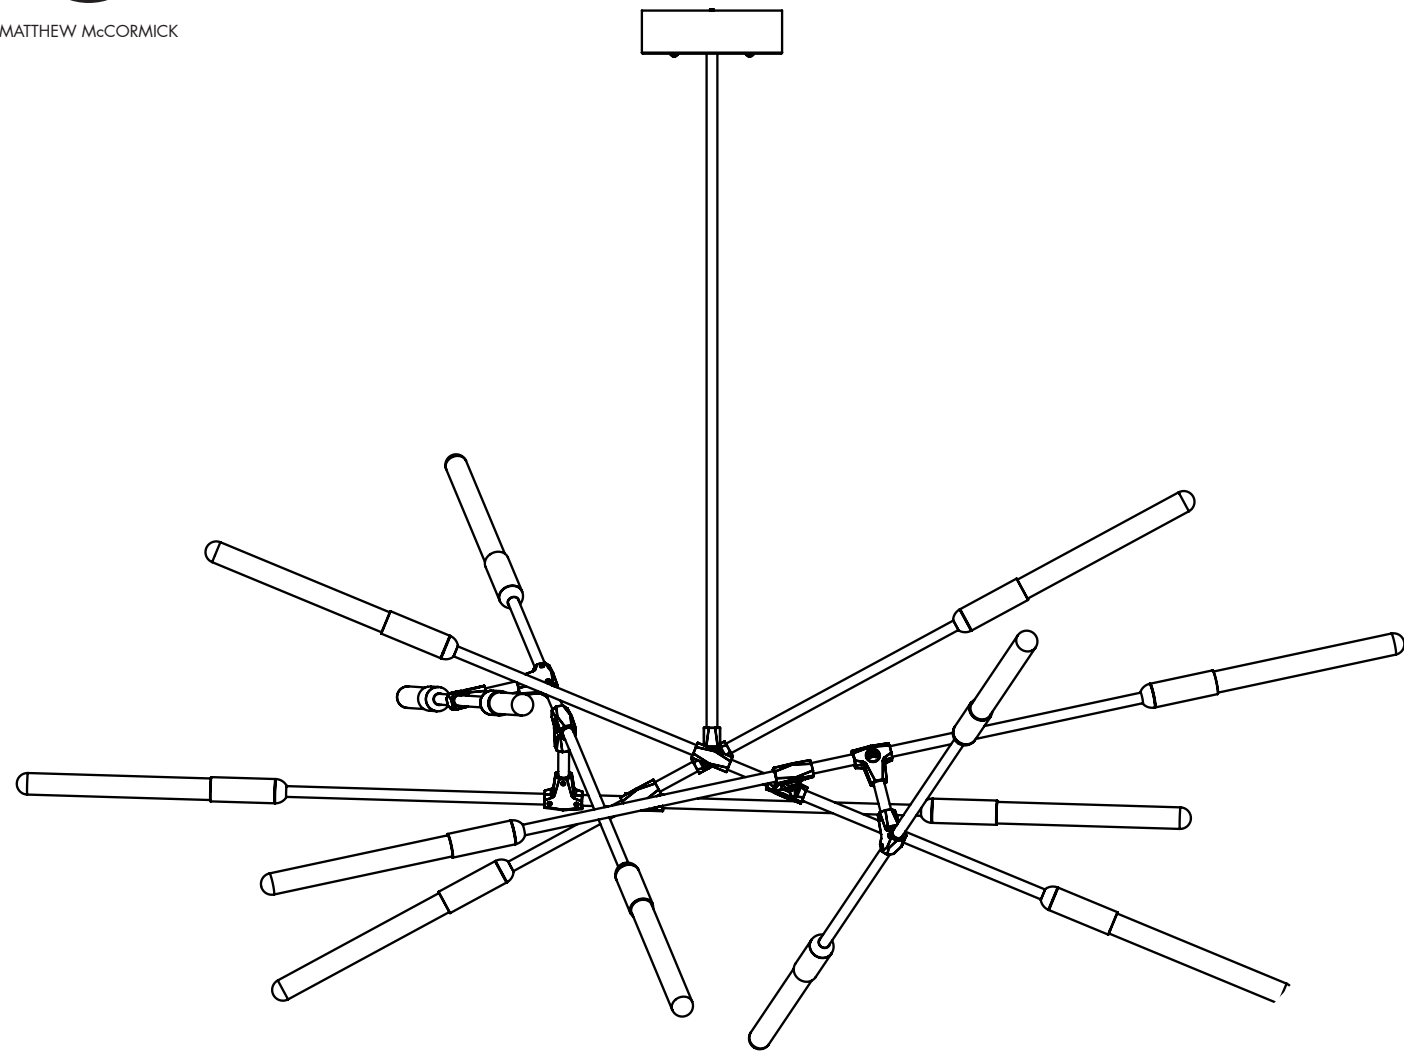

MATTHEW MCCORMICK

DAWN 14 HORIZONTAL

CODE DWN_14_H_BRB

FINISH Brushed Brass

CODE DWN_14_H_COP

FINISH Brushed Copper

CODE DWN_14_H_BLK

FINISH Anodized Black

MATERIALS Brass, Cooper, Aluminum

FINISH Brass, Copper, Anodized Black

LAMPING Integrated 2700K LEDs

WATTAGE 42W at 910 lumens total (dimnable)

WEIGHT 29 lbs

CANOPY 6" (153mm) diameter
2" (51mm) deep

DROP TUBE 24" (610mm) Standard

CUSTOM OPTIONS

DROP LENGTH Extra length available upon request

* Pricing available upon request

DAWN 14 HORIZONTAL

DESIGNED BY MATTHEW MCCORMICK

VANCOUVER, BC. CANADA
1 (888) 290-0840
INFO@MATTHEWMCCORMICK.CA

©2018 MATTHEW MCCORMICK STUDIO INC. ALL RIGHTS RESERVED.