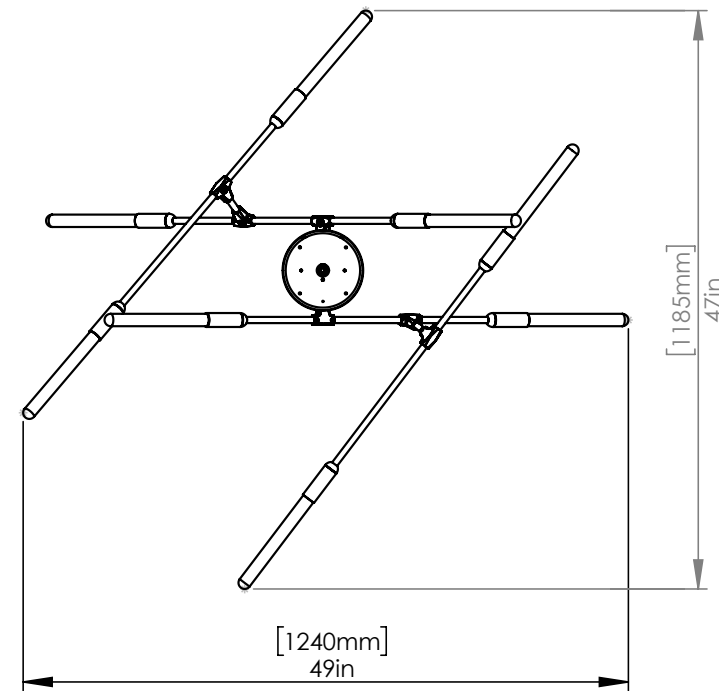

MATTHEW MCCORMICK

DAWN 8

CODE DWN_8_BRB
FINISH Brushed Brass

CODE DWN_8_COP
FINISH Brushed Copper

CODE DWN_8_BLK
FINISH Anodized Black

MATERIALS Brass, Cooper, Aluminum
FINISH Brass, Copper, Anodized Black
LAMPING Integrated 2700K LEDs
WATTAGE 28W at 520 lumens total (dimnable)
WEIGHT 16 lbs
CANOPY 6" (153mm) diameter
2" (51mm) deep
DROP TUBE 24" (610mm) Standard

CUSTOM OPTIONS

DROP LENGTH Extra length available upon request

* Pricing available upon request