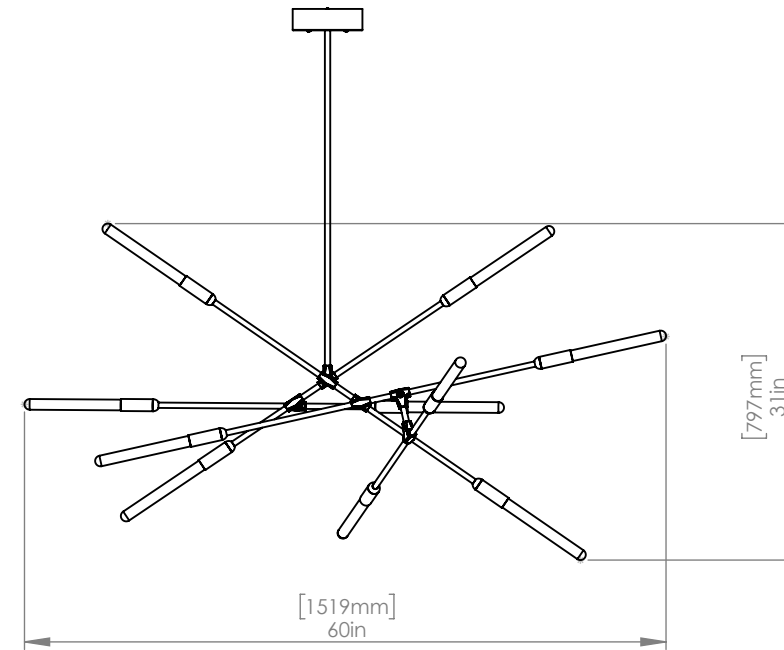

MATTHEW MCCORMICK

DAWN 10 HORIZONTAL

CODE DWN_10_H_BRB

FINISH Brushed Brass

CODE DWN_10_H_COP

FINISH Brushed Copper

CODE DWN_10_H_BLK

FINISH Anodized Black

MATERIALS Brass, Cooper, Aluminum

FINISH Brass, Copper, Anodized Black

LAMPING Integrated 2700K LEDs

WATTAGE 30W at 650 lumens total (dimnable)

WEIGHT 21 lbs

CANOPY 6" (153mm) diameter
2" (51mm) deep

DROP TUBE 24" (610mm) Standard

CUSTOM OPTIONS

DROP LENGTH Extra length available upon request

* Pricing available upon request

DAWN 10 HORIZONTAL

DESIGNED BY MATTHEW MCCORMICK

VANCOUVER, BC. CANADA
1 (888) 290-0840
INFO@MATTHEWMCCORMICK.CA

©2018 MATTHEW MCCORMICK STUDIO INC. ALL RIGHTS RESERVED.