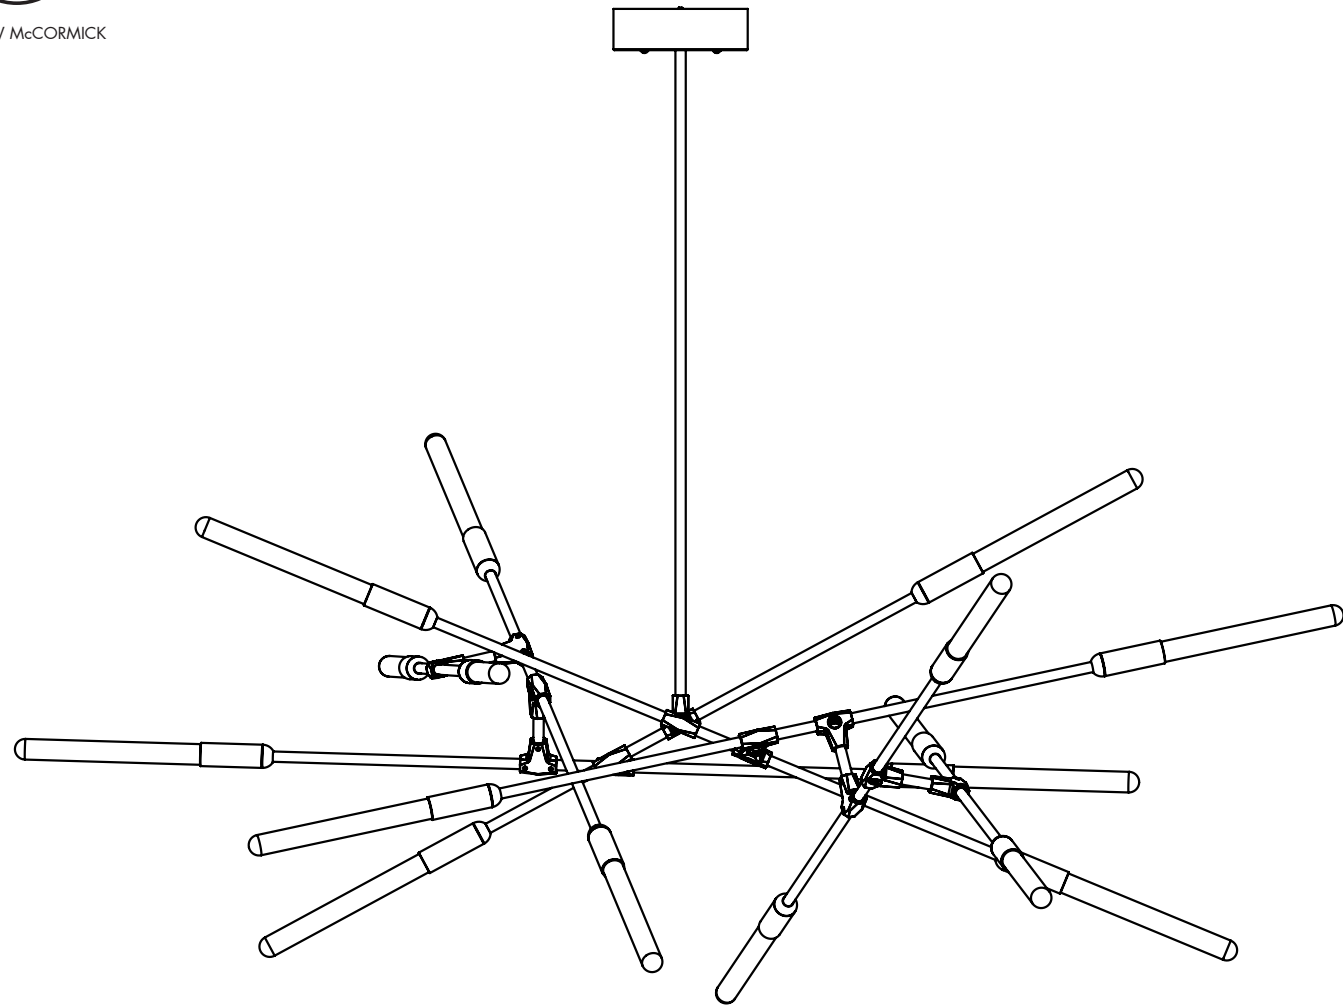

MATTHEW MCCORMICK

DAWN 16 HORIZONTAL

CODE DWN_16_H_BRB

FINISH Brushed Brass

CODE DWN_16_H_COP

FINISH Brushed Copper

CODE DWN_16_H_BLK

FINISH Anodized Black

MATERIALS Brass, Cooper, Aluminum

FINISH Brass, Copper, Anodized Black

LAMPING Integrated 2700K LEDs

WATTAGE 48W at 1040 lumens total (dimnable)

WEIGHT 32 lbs

CANOPY 6" (153mm) diameter
2" (51mm) deep

DROP TUBE 24" (610mm) Standard

CUSTOM OPTIONS

DROP LENGTH Extra length available upon request

* Pricing available upon request

DAWN 16 HORIZONTAL

DESIGNED BY MATTHEW MCCORMICK

VANCOUVER, BC. CANADA
1 (888) 290-0840
INFO@MATTHEWMCCORMICK.CA

©2018 MATTHEW MCCORMICK STUDIO INC. ALL RIGHTS RESERVED.