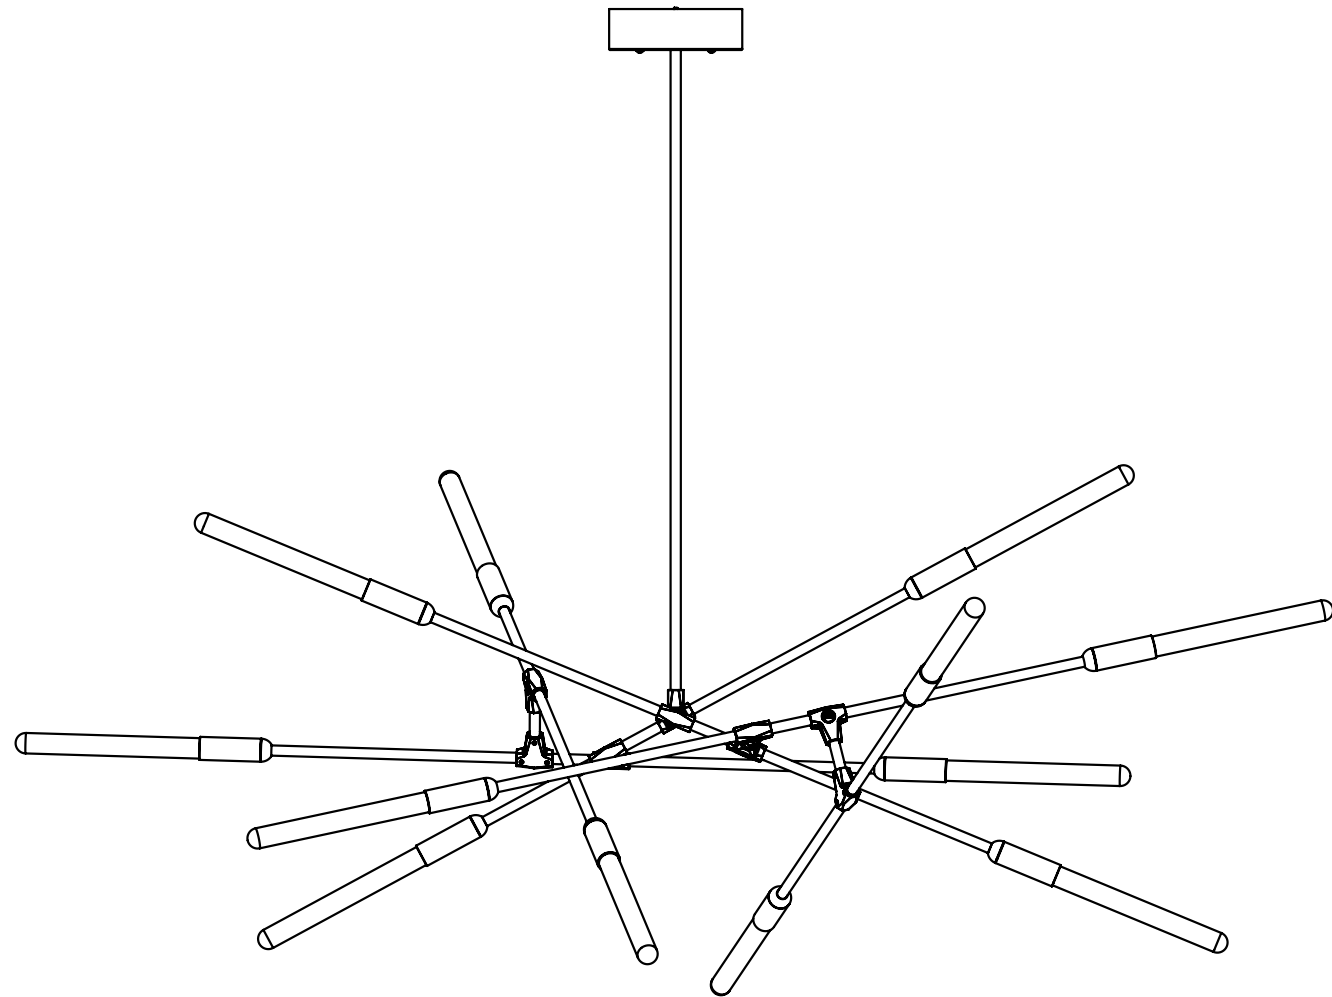

MATTHEW MCCORMICK

DAWN 12 HORIZONTAL

CODE DWN_12_H_BRB

FINISH Brushed Brass

CODE DWN_12_H_COP

FINISH Brushed Copper

CODE DWN_12_H_BLK

FINISH Anodized Black

MATERIALS Brass, Cooper, Aluminum

FINISH Brass, Copper, Anodized Black

LAMPING Integrated 2700K LEDs

WATTAGE 36W at 780 lumens total (dimnable)

WEIGHT 25 lbs

CANOPY 6" (153mm) diameter
2" (51mm) deep

DROP TUBE 24" (610mm) Standard

CUSTOM OPTIONS

DROP LENGTH Extra length available upon request

* Pricing available upon request

DAWN 12 HORIZONTAL

DESIGNED BY MATTHEW MCCORMICK

VANCOUVER, BC. CANADA
1 (888) 290-0840
INFO@MATTHEWMCCORMICK.CA

©2018 MATTHEW MCCORMICK STUDIO INC. ALL RIGHTS RESERVED.