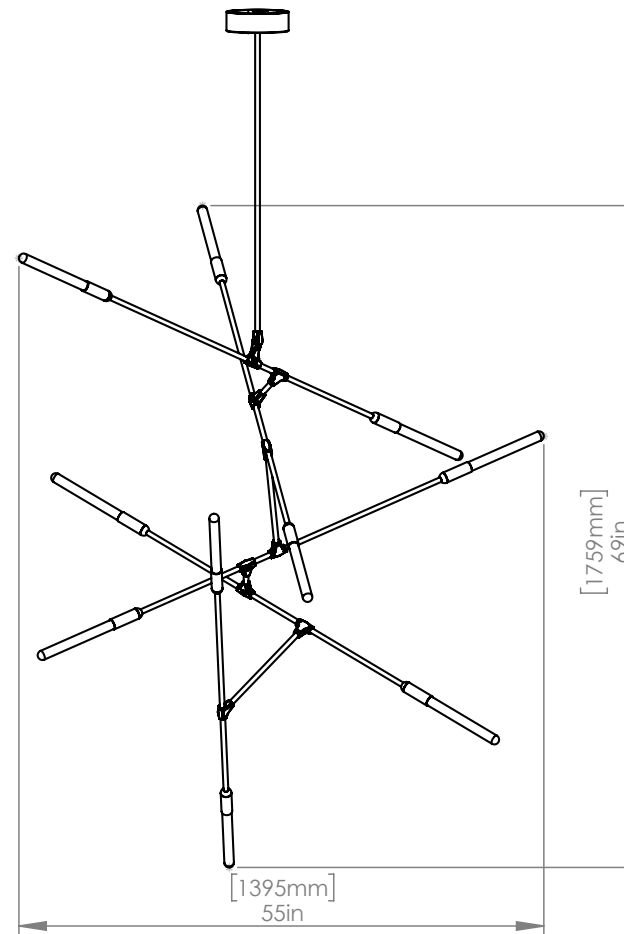

MATTHEW MCCORMICK

DAWN 10 VERTICAL

CODE DWN_10_V_BRB

FINISH Brushed Brass

CODE DWN_10_V_COP

FINISH Brushed Copper

CODE DWN_10_V_BLK

FINISH Anodized Black

MATERIALS Brass, Cooper, Aluminum

FINISH Brass, Copper, Anodized Black

LAMPING Integrated 2700K LEDs

WATTAGE 30W at 650 lumens total (dimnable)

WEIGHT 23 lbs

CANOPY 6" (153mm) diameter
2" (51mm) deep

DROP TUBE 24" (610mm) Standard

CUSTOM OPTIONS

DROP LENGTH Extra length available upon request

* Pricing available upon request

DAWN 10 VERTICAL

DESIGNED BY MATTHEW MCCORMICK

VANCOUVER, BC. CANADA
1 (888) 290-0840
INFO@MATTHEWMCCORMICK.CA

©2018 MATTHEW MCCORMICK STUDIO INC. ALL RIGHTS RESERVED.