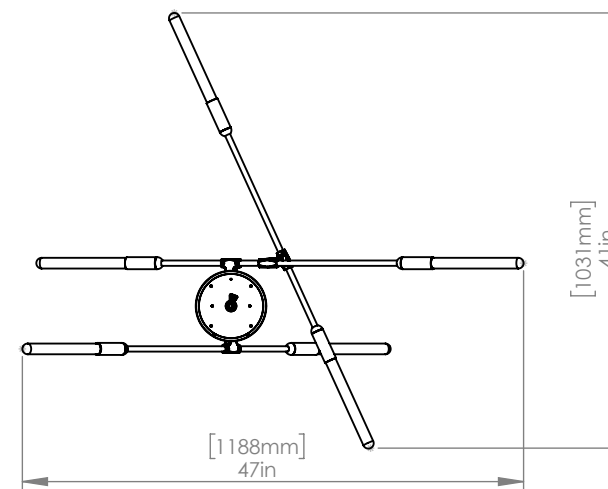

MATTHEW MCCORMICK

DAWN 6

CODE DWN_6_BRB
FINISH Brushed Brass

CODE DWN_6_COP
FINISH Brushed Copper

CODE DWN_6_BLK
FINISH Anodized Black

MATERIALS Brass, Cooper, Aluminum
FINISH Brass, Copper, Anodized Black
LAMPING Integrated 2700K LEDs
WATTAGE 18W at 390 lumens total (dimable)
WEIGHT 13 lbs
CANOPY 6" (153mm) diameter
2" (51 mm) deep
DROP TUBE 24" (610mm) Standard

MATERIALS Brass, Cooper, Aluminum
FINISH Brass, Copper, Anodized Black
LAMPING Integrated 2700K LEDs
WATTAGE 28W at 520 lumens total (dimnable)
WEIGHT 16 lbs
CANOPY 6" (153mm) diameter
2" (51mm) deep
DROP TUBE 24" (610mm) Standard

CANOPY 6" (153mm) diameter
2" (51mm) deep

DROP TUBE 24" (610mm) Standard

CUSTOM OPTIONS

DROP LENGTH Extra length available upon request

* Pricing available upon request

DAWN 10 HORIZONTAL

DESIGNED BY MATTHEW MCCORMICK