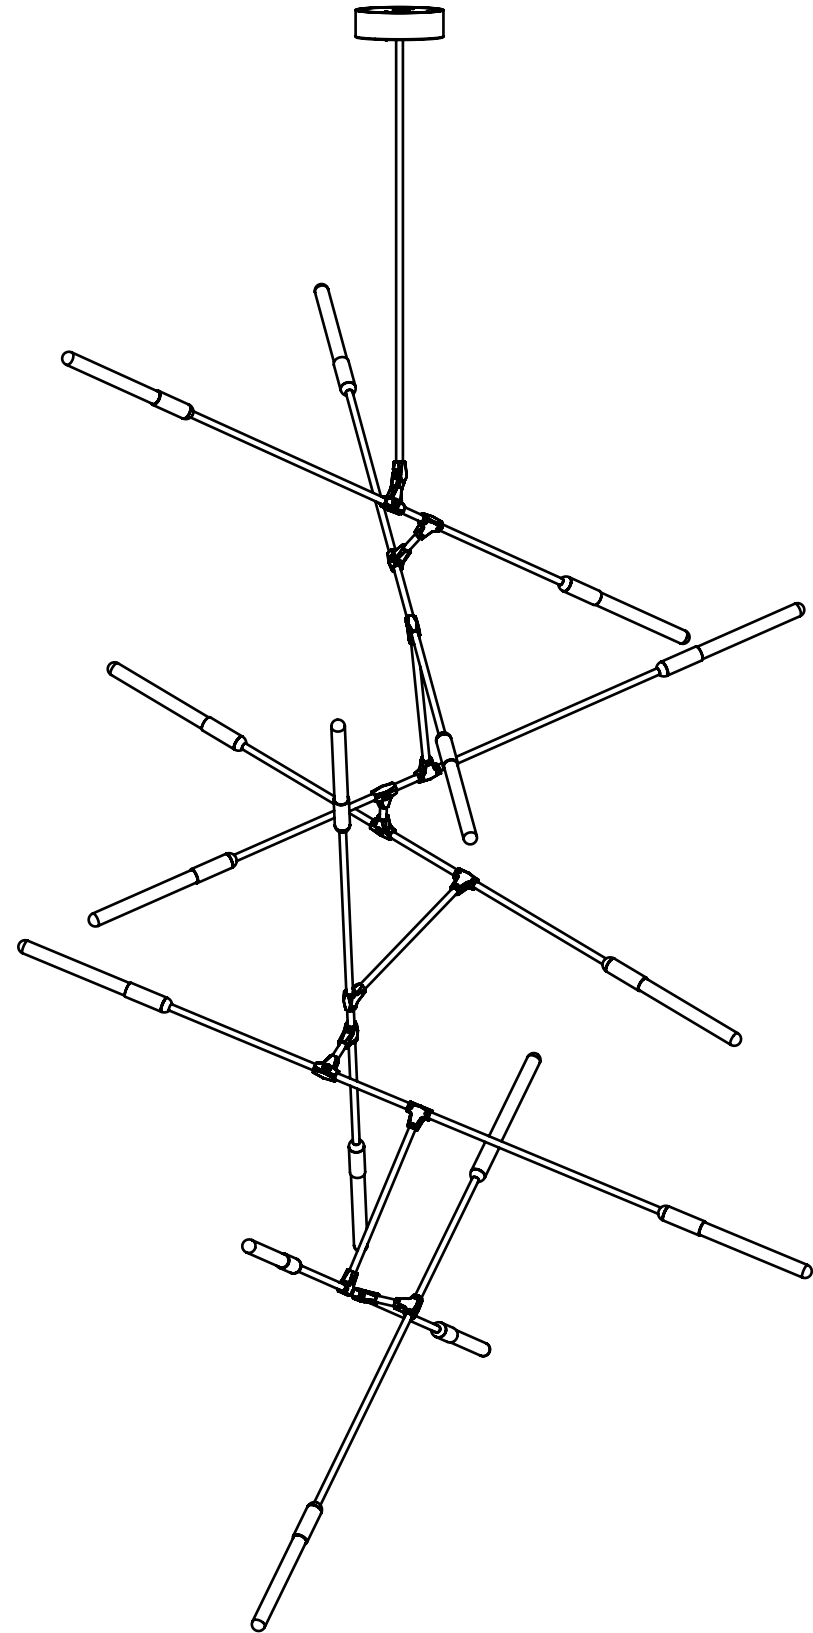

MATTHEW MCCORMICK

DAWN 16 VERTICAL

CODE DWN_16_V_BRB

FINISH Brushed Brass

CODE DWN_16_V_COP

FINISH Brushed Copper

CODE DWN_16_V_BLK

FINISH Anodized Black

MATERIALS Brass, Cooper, Aluminum

FINISH Brass, Copper, Anodized Black

LAMPING Integrated 2700K LEDs

WATTAGE 48W at 1040 lumens total (dimnable)

WEIGHT 35 lbs

CANOPY 6" (153mm) diameter
2" (51mm) deep

DROP TUBE 24" (610mm) Standard

CUSTOM OPTIONS

DROP LENGTH Extra length available upon request

* Pricing available upon request

DAWN 16 VERTICAL

DESIGNED BY MATTHEW MCCORMICK

VANCOUVER, BC. CANADA
1 (888) 290-0840
INFO@MATTHEWMCCORMICK.CA

©2018 MATTHEW MCCORMICK STUDIO INC. ALL RIGHTS RESERVED.