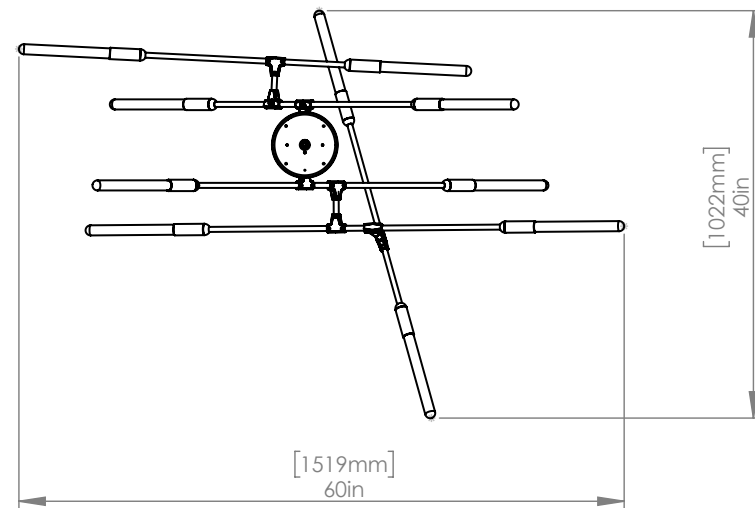

MATTHEW MCCORMICK

DAWN 10 HORIZONTAL

CODE DWN_10_H_BRB

FINISH Brushed Brass

CODE DWN_10_H_COP

FINISH Brushed Copper

CODE DWN_10_H_BLK

FINISH Anodized Black

MATERIALS Brass, Cooper, Aluminum

FINISH Brass, Copper, Anodized Black

LAMPING Integrated 2700K LEDs

WATTAGE 30W at 650 lumens total (dimnable)

WEIGHT 21 lbs

CANOPY 6" (153mm) diameter
2" (51mm) deep

DROP TUBE 24" (610mm) Standard

CUSTOM OPTIONS

DROP LENGTH Extra length available upon request

* Pricing available upon request

DAWN 10 HORIZONTAL

DESIGNED BY MATTHEW MCCORMICK

VANCOUVER, BC. CANADA
1 (888) 290-0840
INFO@MATTHEWMCCORMICK.CA

©2018 MATTHEW MCCORMICK STUDIO INC. ALL RIGHTS RESERVED.