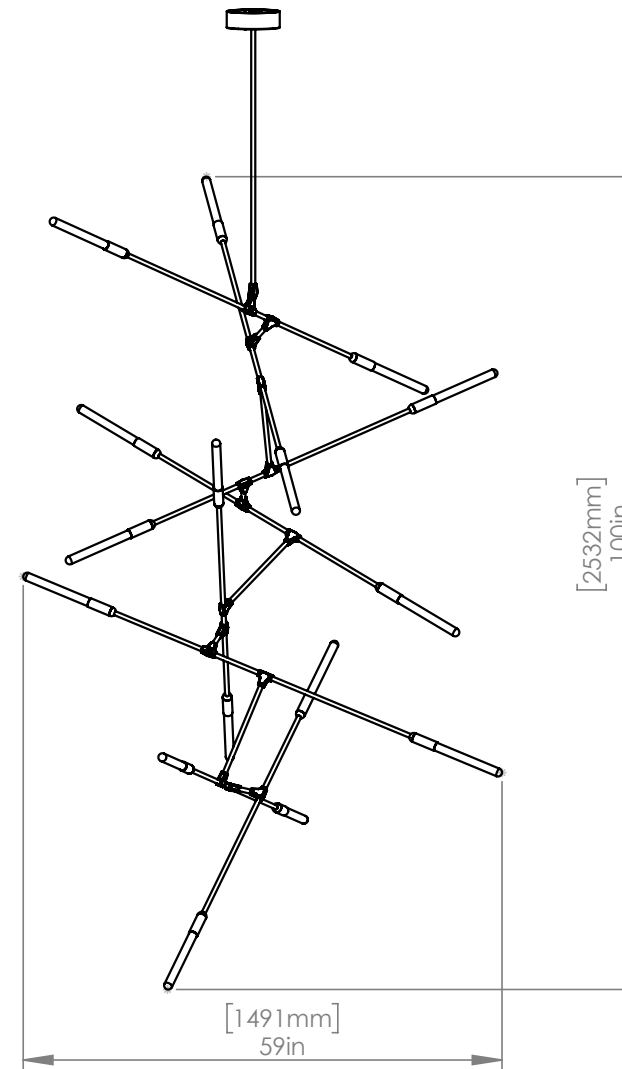

MATTHEW MCCORMICK

DAWN 16 VERTICAL

CODE DWN_16_V_BRB

FINISH Brushed Brass

CODE DWN_16_V_COP

FINISH Brushed Copper

CODE DWN_16_V_BLK

FINISH Anodized Black

MATERIALS Brass, Cooper, Aluminum

FINISH Brass, Copper, Anodized Black

LAMPING Integrated 2700K LEDs

WATTAGE 48W at 1040 lumens total (dimnable)

WEIGHT 35 lbs

CANOPY 6" (153mm) diameter
2" (51mm) deep

DROP TUBE 24" (610mm) Standard

CUSTOM OPTIONS

DROP LENGTH Extra length available upon request

* Pricing available upon request

DAWN 16 VERTICAL

DESIGNED BY MATTHEW MCCORMICK

VANCOUVER, BC. CANADA
1 (888) 290-0840
INFO@MATTHEWMCCORMICK.CA

©2018 MATTHEW MCCORMICK STUDIO INC. ALL RIGHTS RESERVED.