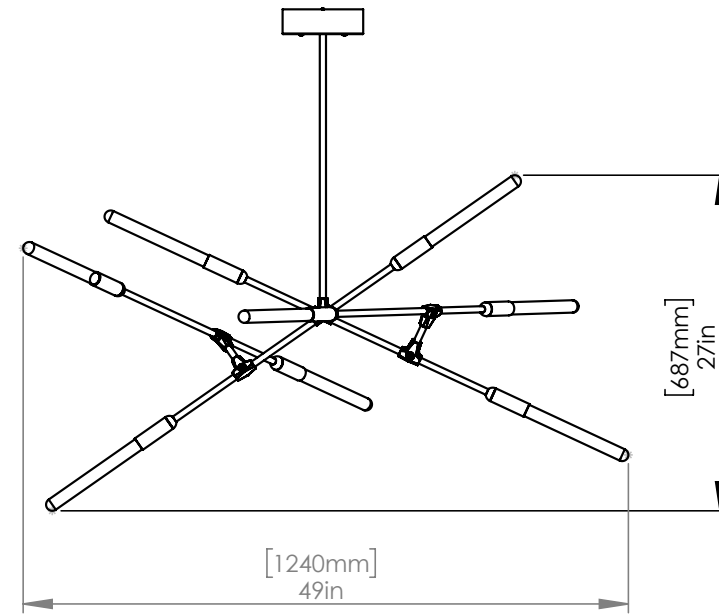

MATTHEW MCCORMICK

DAWN 8

CODE DWN_8_BRB
FINISH Brushed Brass

CODE DWN_8_COP
FINISH Brushed Copper

CODE DWN_8_BLK
FINISH Anodized Black

MATERIALS Brass, Cooper, Aluminum
FINISH Brass, Copper, Anodized Black
LAMPING Integrated 2700K LEDs
WATTAGE 28W at 520 lumens total (dimnable)
WEIGHT 16 lbs
CANOPY 6" (153mm) diameter
2" (51mm) deep
DROP TUBE 24" (610mm) Standard

CUSTOM OPTIONS

DROP LENGTH Extra length available upon request

* Pricing available upon request