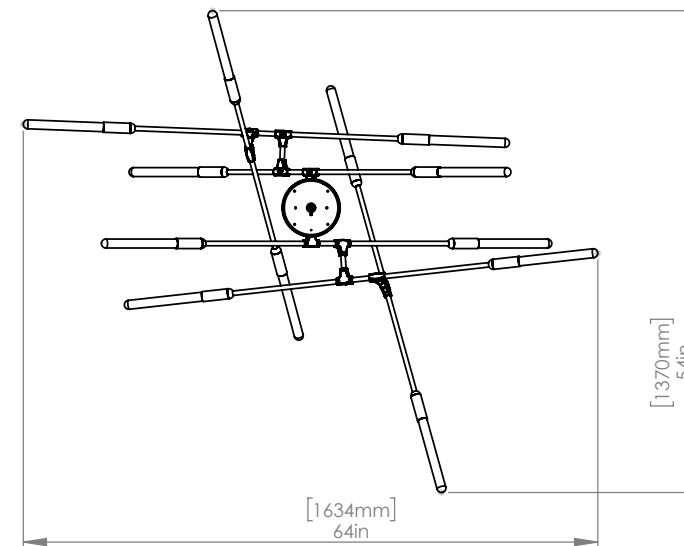

MATTHEW MCCORMICK

DAWN 12 HORIZONTAL

CODE DWN_12_H_BRB

FINISH Brushed Brass

CODE DWN_12_H_COP

FINISH Brushed Copper

CODE DWN_12_H_BLK

FINISH Anodized Black

MATERIALS Brass, Cooper, Aluminum

FINISH Brass, Copper, Anodized Black

LAMPING Integrated 2700K LEDs

WATTAGE 36W at 780 lumens total (dimnable)

WEIGHT 25 lbs

CANOPY 6" (153mm) diameter
2" (51mm) deep

DROP TUBE 24" (610mm) Standard

CUSTOM OPTIONS

DROP LENGTH Extra length available upon request

* Pricing available upon request

DAWN 12 HORIZONTAL

DESIGNED BY MATTHEW MCCORMICK

VANCOUVER, BC. CANADA
1 (888) 290-0840
INFO@MATTHEWMCCORMICK.CA

©2018 MATTHEW MCCORMICK STUDIO INC. ALL RIGHTS RESERVED.