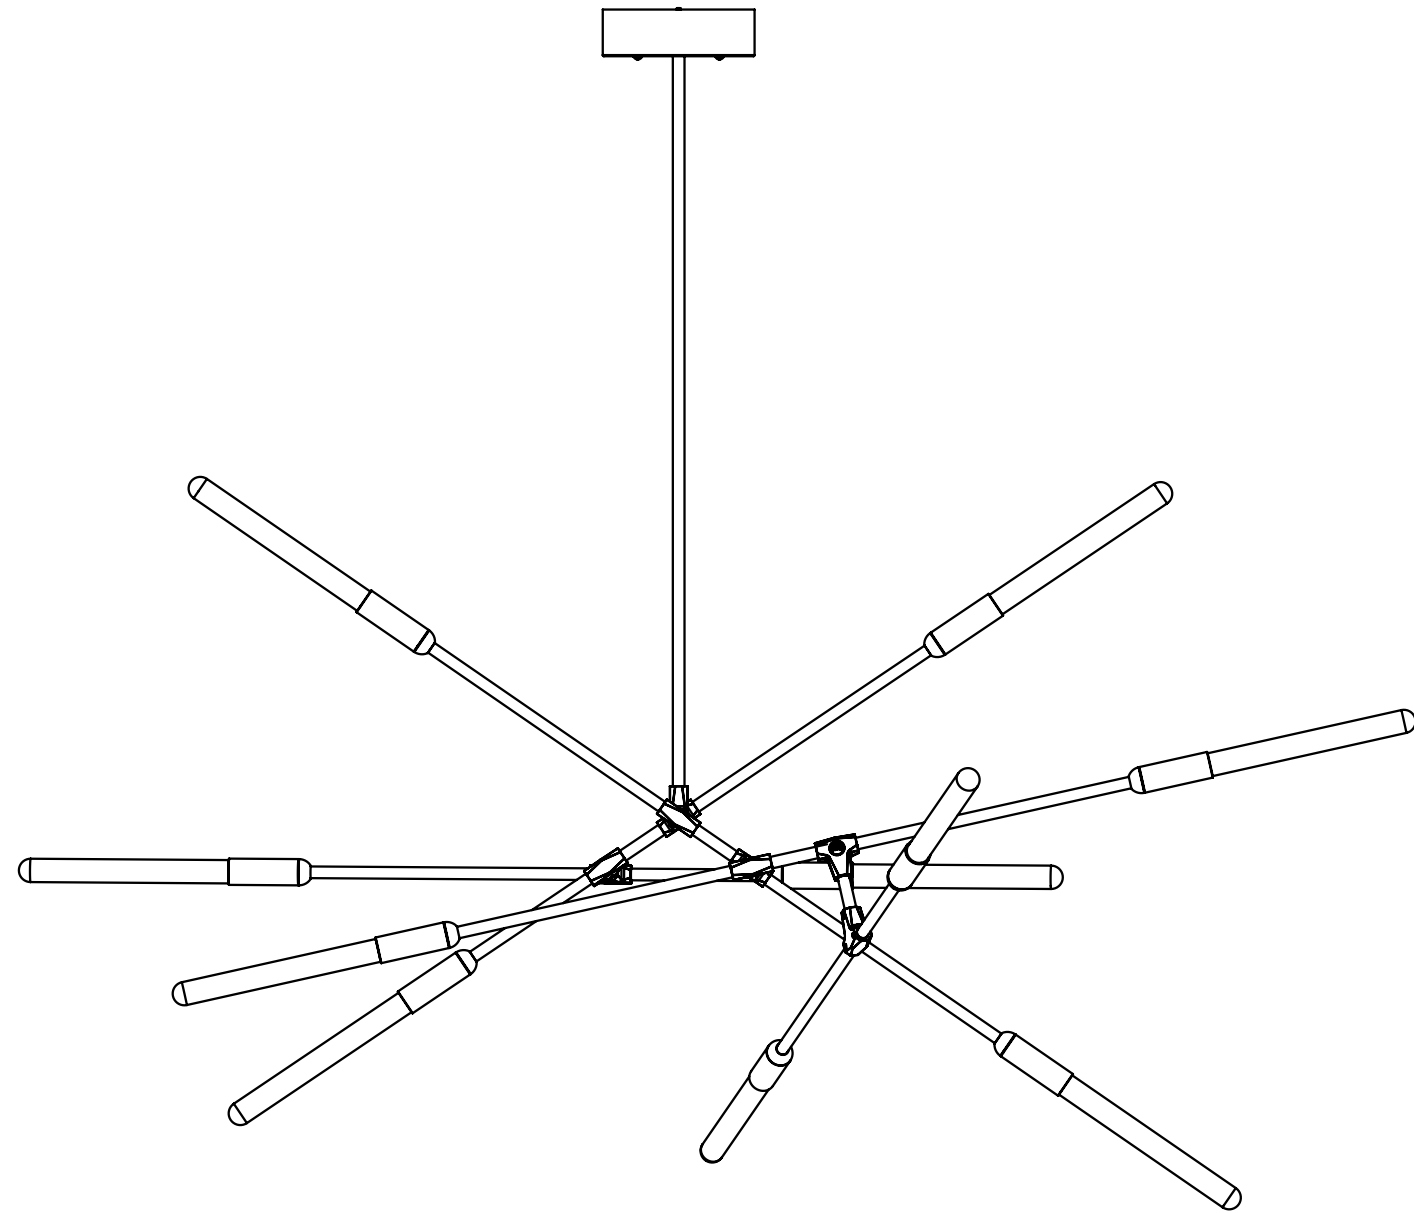

MATTHEW MCCORMICK

DAWN 10 HORIZONTAL

CODE DWN_10_H_BRB

FINISH Brushed Brass

CODE DWN_10_H_COP

FINISH Brushed Copper

CODE DWN_10_H_BLK

FINISH Anodized Black

MATERIALS Brass, Cooper, Aluminum

FINISH Brass, Copper, Anodized Black

LAMPING Integrated 2700K LEDs

WATTAGE 30W at 650 lumens total (dimnable)

WEIGHT 21 lbs

CANOPY 6" (153mm) diameter
2" (51mm) deep

DROP TUBE 24" (610mm) Standard

CUSTOM OPTIONS

DROP LENGTH Extra length available upon request

* Pricing available upon request

DAWN 10 HORIZONTAL

DESIGNED BY MATTHEW MCCORMICK

VANCOUVER, BC. CANADA
1 (888) 290-0840
INFO@MATTHEWMCCORMICK.CA

©2018 MATTHEW MCCORMICK STUDIO INC. ALL RIGHTS RESERVED.