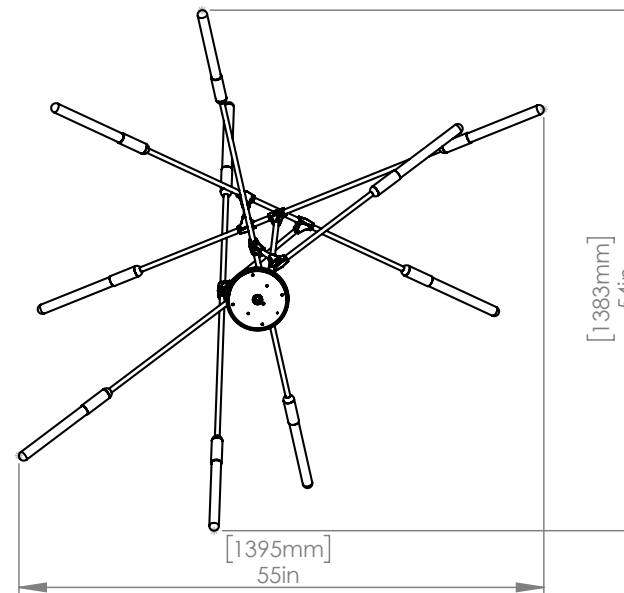

MATTHEW MCCORMICK

DAWN 10 VERTICAL

CODE DWN_10_V_BRB

FINISH Brushed Brass

CODE DWN_10_V_COP

FINISH Brushed Copper

CODE DWN_10_V_BLK

FINISH Anodized Black

MATERIALS Brass, Cooper, Aluminum

FINISH Brass, Copper, Anodized Black

LAMPING Integrated 2700K LEDs

WATTAGE 30W at 650 lumens total (dimnable)

WEIGHT 23 lbs

CANOPY 6" (153mm) diameter
2" (51mm) deep

DROP TUBE 24" (610mm) Standard

CUSTOM OPTIONS

DROP LENGTH Extra length available upon request

* Pricing available upon request

DAWN 10 VERTICAL

DESIGNED BY MATTHEW MCCORMICK

VANCOUVER, BC. CANADA
1 (888) 290-0840
INFO@MATTHEWMCCORMICK.CA

©2018 MATTHEW MCCORMICK STUDIO INC. ALL RIGHTS RESERVED.