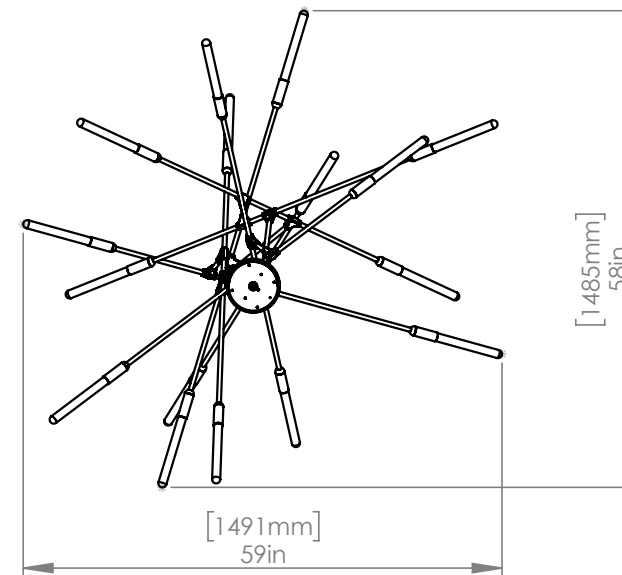

MATTHEW MCCORMICK

DAWN 16 VERTICAL

CODE DWN_16_V_BRB

FINISH Brushed Brass

CODE DWN_16_V_COP

FINISH Brushed Copper

CODE DWN_16_V_BLK

FINISH Anodized Black

MATERIALS Brass, Cooper, Aluminum

FINISH Brass, Copper, Anodized Black

LAMPING Integrated 2700K LEDs

WATTAGE 48W at 1040 lumens total (dimnable)

WEIGHT 35 lbs

CANOPY 6" (153mm) diameter
2" (51mm) deep

DROP TUBE 24" (610mm) Standard

CUSTOM OPTIONS

DROP LENGTH Extra length available upon request

* Pricing available upon request

DAWN 16 VERTICAL

DESIGNED BY MATTHEW MCCORMICK

VANCOUVER, BC. CANADA
1 (888) 290-0840
INFO@MATTHEWMCCORMICK.CA

©2018 MATTHEW MCCORMICK STUDIO INC. ALL RIGHTS RESERVED.