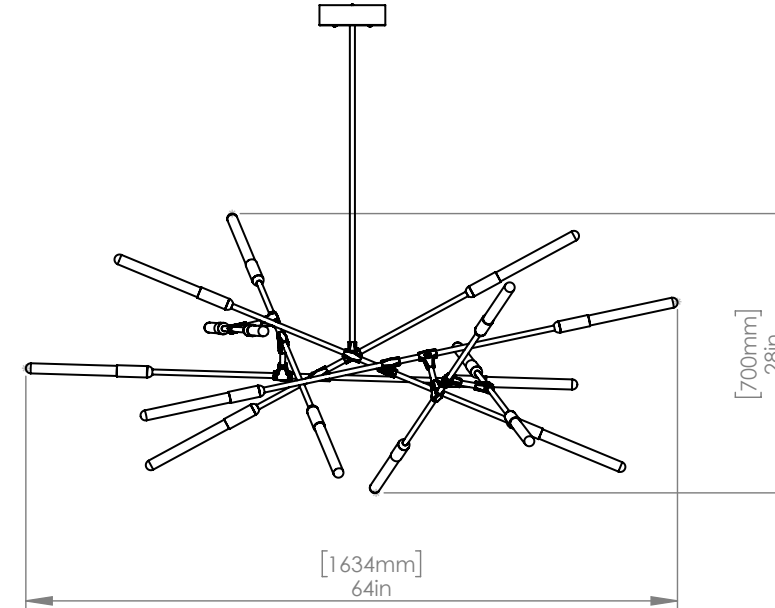

MATTHEW MCCORMICK

DAWN 16 HORIZONTAL

CODE DWN_16_H_BRB

FINISH Brushed Brass

CODE DWN_16_H_COP

FINISH Brushed Copper

CODE DWN_16_H_BLK

FINISH Anodized Black

MATERIALS Brass, Cooper, Aluminum

FINISH Brass, Copper, Anodized Black

LAMPING Integrated 2700K LEDs

WATTAGE 48W at 1040 lumens total (dimnable)

WEIGHT 32 lbs

CANOPY 6" (153mm) diameter
2" (51mm) deep

DROP TUBE 24" (610mm) Standard

CUSTOM OPTIONS

DROP LENGTH Extra length available upon request

* Pricing available upon request

DAWN 16 HORIZONTAL

DESIGNED BY MATTHEW MCCORMICK

VANCOUVER, BC. CANADA
1 (888) 290-0840
INFO@MATTHEWMCCORMICK.CA

©2018 MATTHEW MCCORMICK STUDIO INC. ALL RIGHTS RESERVED.