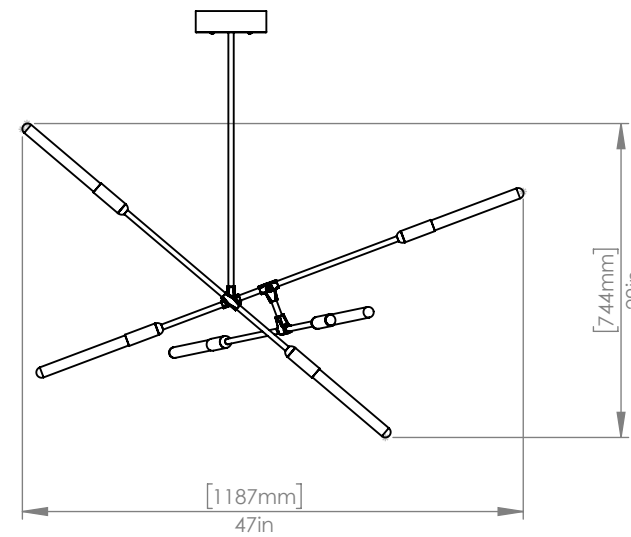

MATTHEW MCCORMICK

DAWN 6

CODE DWN_6_BRB
FINISH Brushed Brass

CODE DWN_6_COP
FINISH Brushed Copper

CODE DWN_6_BLK
FINISH Anodized Black

MATERIALS Brass, Cooper, Aluminum
FINISH Brass, Copper, Anodized Black
LAMPING Integrated 2700K LEDs
WATTAGE 18W at 390 lumens total (dimable)
WEIGHT 13 lbs
CANOPY 6" (153mm) diameter
2" (51 mm) deep
DROP TUBE 24" (610mm) Standard

MATERIALS Brass, Cooper, Aluminum
FINISH Brass, Copper, Anodized Black
LAMPING Integrated 2700K LEDs
WATTAGE 28W at 520 lumens total (dimnable)
WEIGHT 16 lbs
CANOPY 6" (153mm) diameter
2" (51mm) deep
DROP TUBE 24" (610mm) Standard

CANOPY 6" (153mm) diameter
2" (51mm) deep

DROP TUBE 24" (610mm) Standard

CUSTOM OPTIONS

DROP LENGTH Extra length available upon request

* Pricing available upon request

DAWN 10 HORIZONTAL

DESIGNED BY MATTHEW MCCORMICK

CANOPY 6" (153mm) diameter
2" (51mm) deep

DROP TUBE 24" (610mm) Standard

CUSTOM OPTIONS

DROP LENGTH Extra length available upon request

* Pricing available upon request

DAWN 10 VERTICAL

DESIGNED BY MATTHEW MCCORMICK