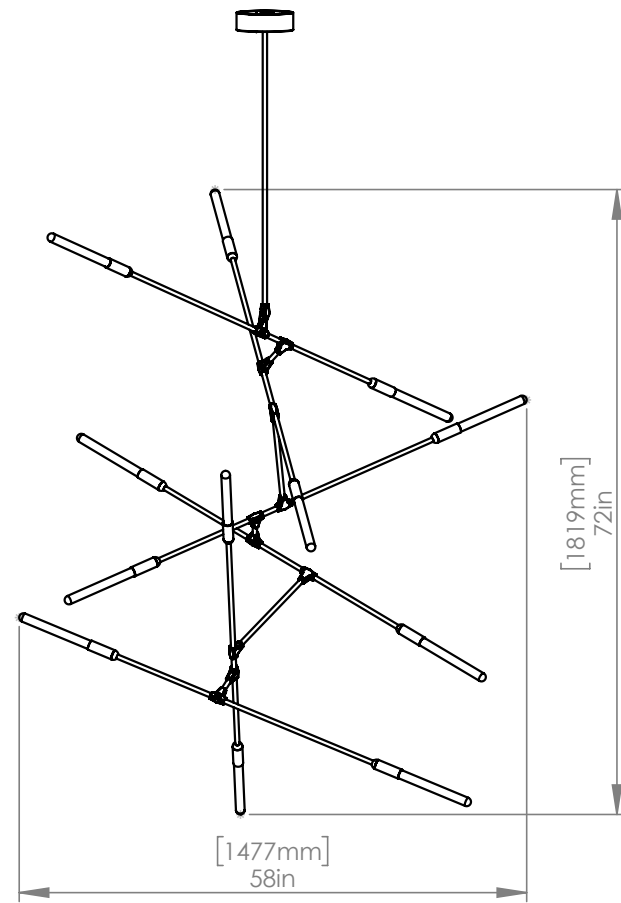

MATTHEW MCCORMICK

DAWN 12 VERTICAL

CODE DWN_12_V_BRB

FINISH Brushed Brass

CODE DWN_12_V_COP

FINISH Brushed Copper

CODE DWN_12_V_BLK

FINISH Anodized Black

MATERIALS Brass, Cooper, Aluminum

FINISH Brass, Copper, Anodized Black

LAMPING Integrated 2700K LEDs

WATTAGE 36W at 780 lumens total (dimnable)

WEIGHT 27 lbs

CANOPY 6" (153mm) diameter
2" (51mm) deep

DROP TUBE 24" (610mm) Standard

CUSTOM OPTIONS

DROP LENGTH Extra length available upon request

* Pricing available upon request

DAWN 12 VERTICAL

DESIGNED BY MATTHEW MCCORMICK

VANCOUVER, BC. CANADA
1 (888) 290-0840
INFO@MATTHEWMCCORMICK.CA

©2018 MATTHEW MCCORMICK STUDIO INC. ALL RIGHTS RESERVED.