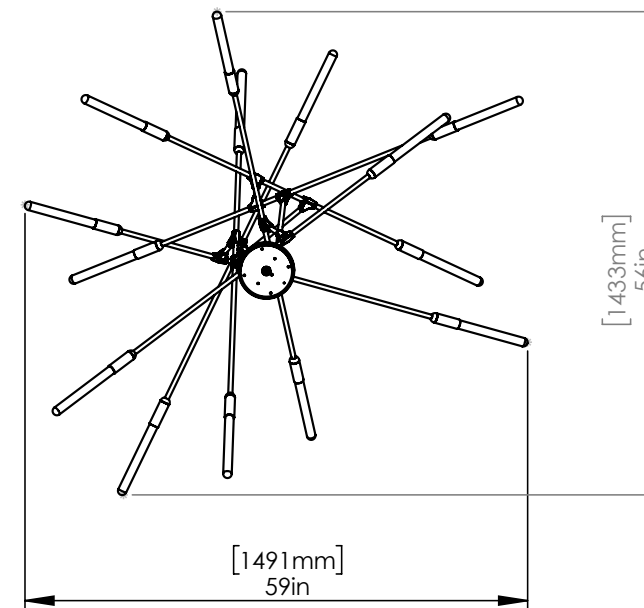

MATTHEW MCCORMICK

DAWN 14 VERTICAL

CODE DWN_14_V_BRB

FINISH Brushed Brass

CODE DWN_14_V_COP

FINISH Brushed Copper

CODE DWN_14_V_BLK

FINISH Anodized Black

MATERIALS Brass, Cooper, Aluminum

FINISH Brass, Copper, Anodized Black

LAMPING Integrated 2700K LEDs

WATTAGE 42W at 910 lumens total (dimnable)

WEIGHT 31 lbs

CANOPY 6" (153mm) diameter
2" (51mm) deep

DROP TUBE 24" (610mm) Standard

CUSTOM OPTIONS

DROP LENGTH Extra length available upon request

* Pricing available upon request

DAWN 14 VERTICAL

DESIGNED BY MATTHEW MCCORMICK

VANCOUVER, BC. CANADA
1 (888) 290-0840
INFO@MATTHEWMCCORMICK.CA

©2018 MATTHEW MCCORMICK STUDIO INC. ALL RIGHTS RESERVED.