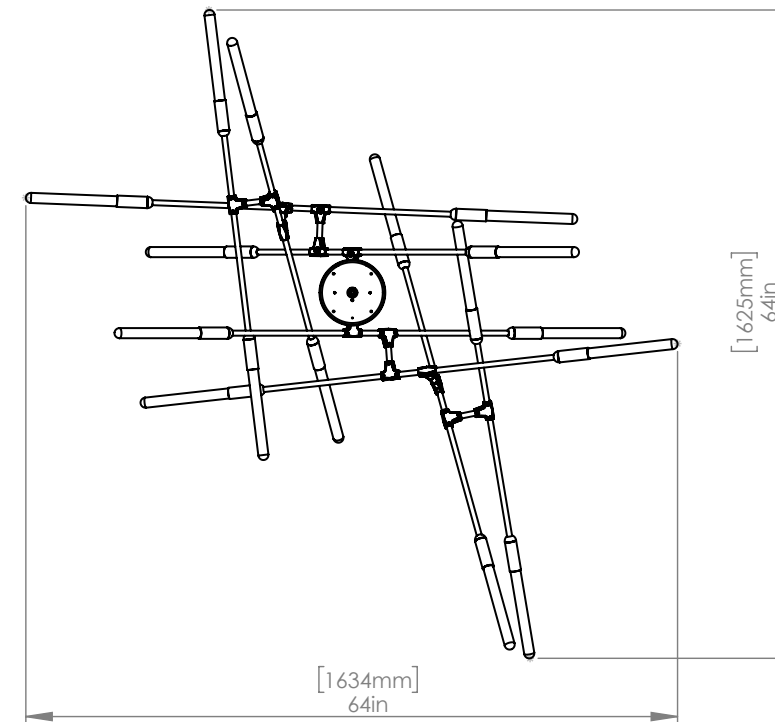

MATTHEW MCCORMICK

DAWN 16 HORIZONTAL

CODE DWN_16_H_BRB

FINISH Brushed Brass

CODE DWN_16_H_COP

FINISH Brushed Copper

CODE DWN_16_H_BLK

FINISH Anodized Black

MATERIALS Brass, Cooper, Aluminum

FINISH Brass, Copper, Anodized Black

LAMPING Integrated 2700K LEDs

WATTAGE 48W at 1040 lumens total (dimnable)

WEIGHT 32 lbs

CANOPY 6" (153mm) diameter
2" (51mm) deep

DROP TUBE 24" (610mm) Standard

CUSTOM OPTIONS

DROP LENGTH Extra length available upon request

* Pricing available upon request

DAWN 16 HORIZONTAL

DESIGNED BY MATTHEW MCCORMICK

VANCOUVER, BC. CANADA
1 (888) 290-0840
INFO@MATTHEWMCCORMICK.CA

©2018 MATTHEW MCCORMICK STUDIO INC. ALL RIGHTS RESERVED.