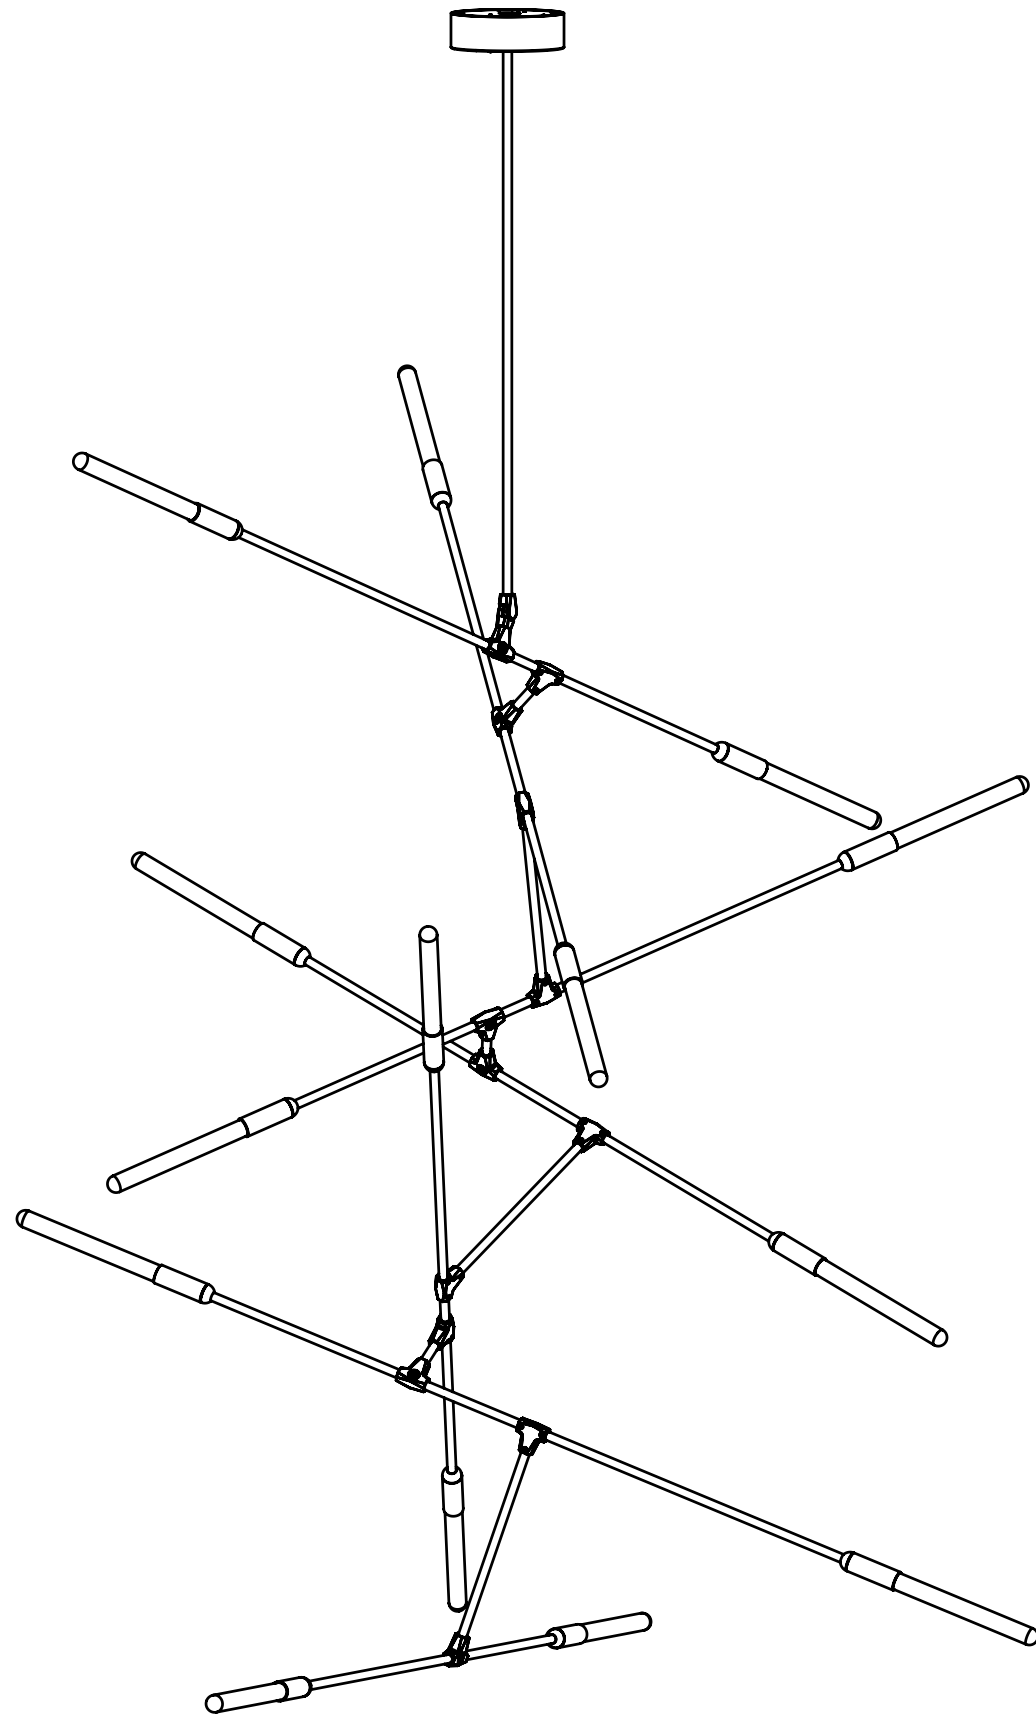

MATTHEW MCCORMICK

DAWN 14 VERTICAL

CODE DWN_14_V_BRB

FINISH Brushed Brass

CODE DWN_14_V_COP

FINISH Brushed Copper

CODE DWN_14_V_BLK

FINISH Anodized Black

MATERIALS Brass, Cooper, Aluminum

FINISH Brass, Copper, Anodized Black

LAMPING Integrated 2700K LEDs

WATTAGE 42W at 910 lumens total (dimnable)

WEIGHT 31 lbs

CANOPY 6" (153mm) diameter
2" (51mm) deep

DROP TUBE 24" (610mm) Standard

CUSTOM OPTIONS

DROP LENGTH Extra length available upon request

* Pricing available upon request

DAWN 14 VERTICAL

DESIGNED BY MATTHEW MCCORMICK

VANCOUVER, BC. CANADA
1 (888) 290-0840
INFO@MATTHEWMCCORMICK.CA

©2018 MATTHEW MCCORMICK STUDIO INC. ALL RIGHTS RESERVED.