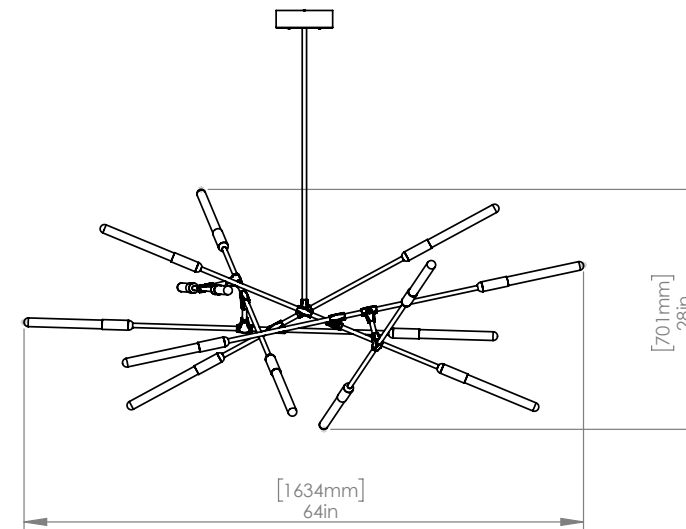

MATTHEW MCCORMICK

DAWN 14 HORIZONTAL

CODE DWN_14_H_BRB

FINISH Brushed Brass

CODE DWN_14_H_COP

FINISH Brushed Copper

CODE DWN_14_H_BLK

FINISH Anodized Black

MATERIALS Brass, Cooper, Aluminum

FINISH Brass, Copper, Anodized Black

LAMPING Integrated 2700K LEDs

WATTAGE 42W at 910 lumens total (dimnable)

WEIGHT 29 lbs

CANOPY 6" (153mm) diameter
2" (51mm) deep

DROP TUBE 24" (610mm) Standard

CUSTOM OPTIONS

DROP LENGTH Extra length available upon request

* Pricing available upon request

DAWN 14 HORIZONTAL

DESIGNED BY MATTHEW MCCORMICK

VANCOUVER, BC. CANADA
1 (888) 290-0840
INFO@MATTHEWMCCORMICK.CA

©2018 MATTHEW MCCORMICK STUDIO INC. ALL RIGHTS RESERVED.