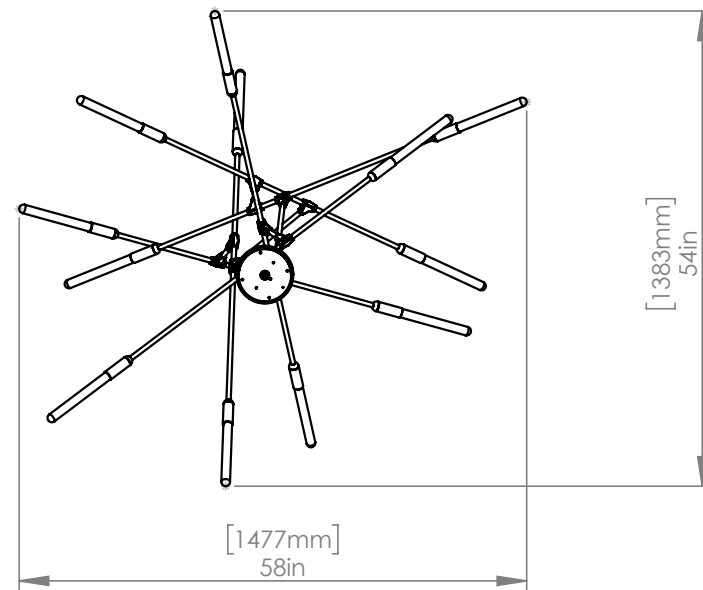

MATTHEW MCCORMICK

DAWN 12 VERTICAL

CODE DWN_12_V_BRB

FINISH Brushed Brass

CODE DWN_12_V_COP

FINISH Brushed Copper

CODE DWN_12_V_BLK

FINISH Anodized Black

MATERIALS Brass, Cooper, Aluminum

FINISH Brass, Copper, Anodized Black

LAMPING Integrated 2700K LEDs

WATTAGE 36W at 780 lumens total (dimnable)

WEIGHT 27 lbs

CANOPY 6" (153mm) diameter
2" (51mm) deep

DROP TUBE 24" (610mm) Standard

CUSTOM OPTIONS

DROP LENGTH Extra length available upon request

* Pricing available upon request

DAWN 12 VERTICAL

DESIGNED BY MATTHEW MCCORMICK

VANCOUVER, BC. CANADA
1 (888) 290-0840
INFO@MATTHEWMCCORMICK.CA

©2018 MATTHEW MCCORMICK STUDIO INC. ALL RIGHTS RESERVED.