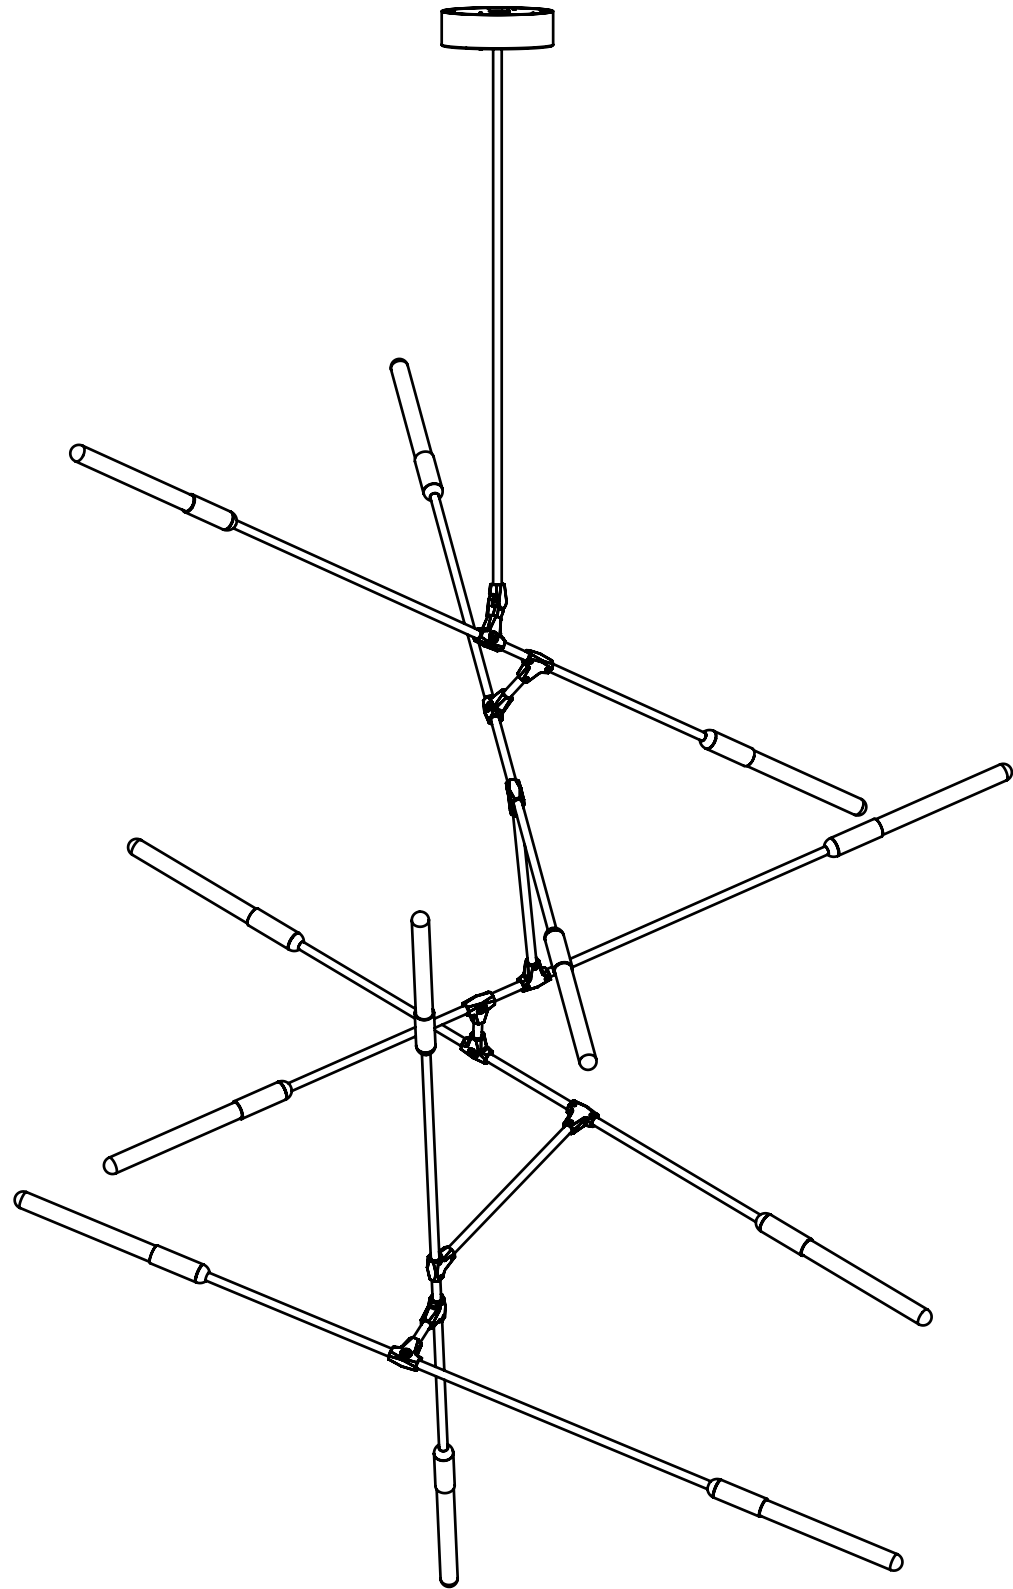

MATTHEW MCCORMICK

DAWN 12 VERTICAL

CODE DWN_12_V_BRB

FINISH Brushed Brass

CODE DWN_12_V_COP

FINISH Brushed Copper

CODE DWN_12_V_BLK

FINISH Anodized Black

MATERIALS Brass, Cooper, Aluminum

FINISH Brass, Copper, Anodized Black

LAMPING Integrated 2700K LEDs

WATTAGE 36W at 780 lumens total (dimnable)

WEIGHT 27 lbs

CANOPY 6" (153mm) diameter
2" (51mm) deep

DROP TUBE 24" (610mm) Standard

CUSTOM OPTIONS

DROP LENGTH Extra length available upon request

* Pricing available upon request

DAWN 12 VERTICAL

DESIGNED BY MATTHEW MCCORMICK

VANCOUVER, BC. CANADA
1 (888) 290-0840
INFO@MATTHEWMCCORMICK.CA

©2018 MATTHEW MCCORMICK STUDIO INC. ALL RIGHTS RESERVED.