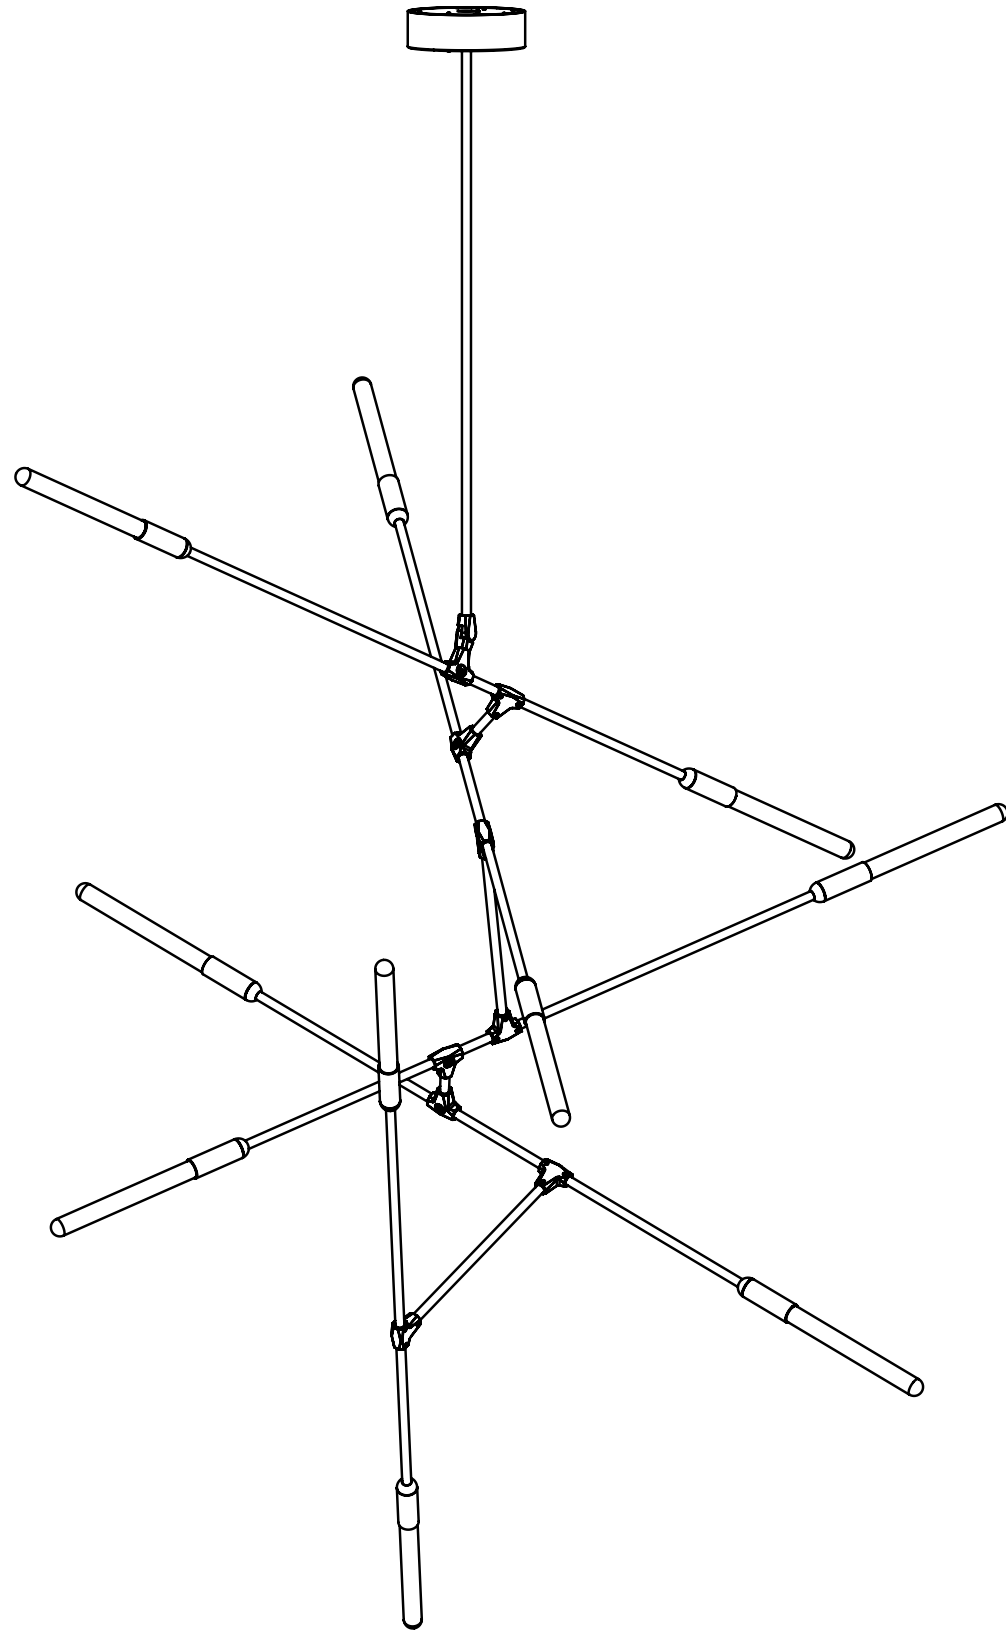

MATTHEW MCCORMICK

DAWN 10 VERTICAL

CODE DWN_10_V_BRB

FINISH Brushed Brass

CODE DWN_10_V_COP

FINISH Brushed Copper

CODE DWN_10_V_BLK

FINISH Anodized Black

MATERIALS Brass, Cooper, Aluminum

FINISH Brass, Copper, Anodized Black

LAMPING Integrated 2700K LEDs

WATTAGE 30W at 650 lumens total (dimnable)

WEIGHT 23 lbs

CANOPY 6" (153mm) diameter
2" (51mm) deep

DROP TUBE 24" (610mm) Standard

CUSTOM OPTIONS

DROP LENGTH Extra length available upon request

* Pricing available upon request

DAWN 10 VERTICAL

DESIGNED BY MATTHEW MCCORMICK

VANCOUVER, BC. CANADA
1 (888) 290-0840
INFO@MATTHEWMCCORMICK.CA

©2018 MATTHEW MCCORMICK STUDIO INC. ALL RIGHTS RESERVED.